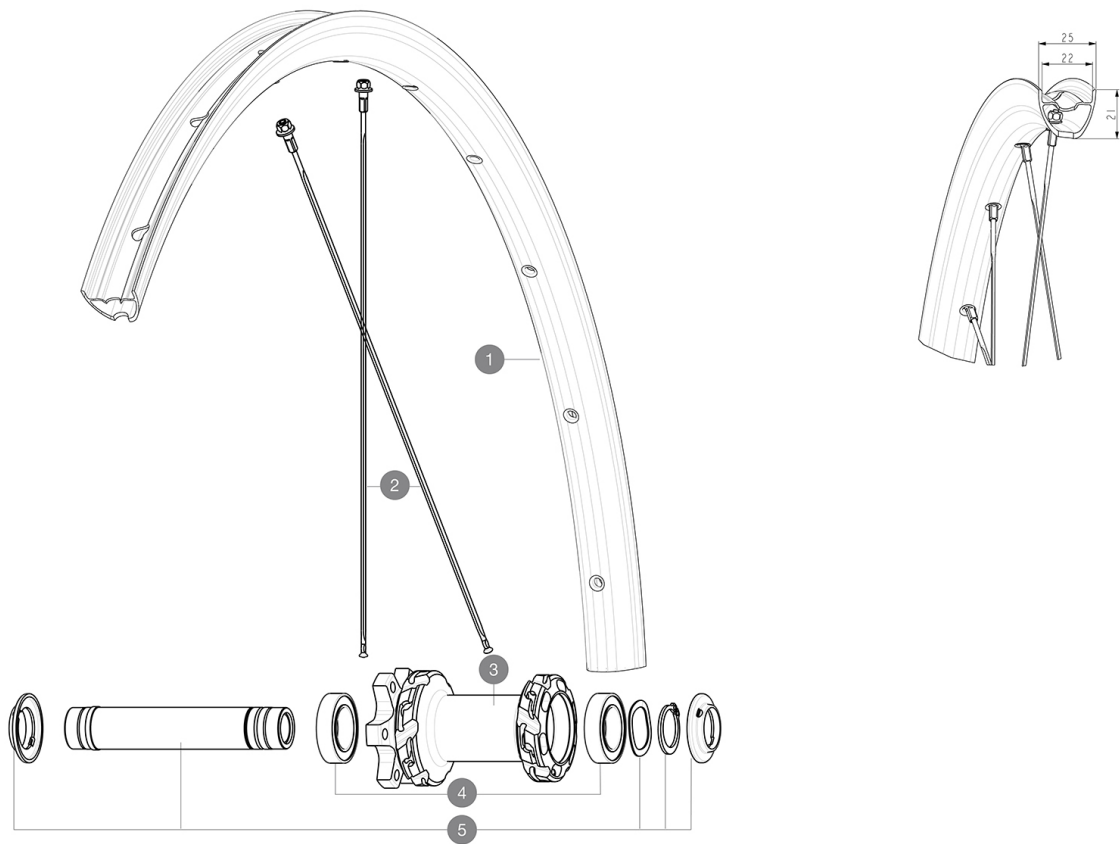

## REFERENZEN RÄDER

### RIMS

&NBSP;:

1	LV4092200	Kit Front rim EBM Allroad S
	LV2620100	UST RIM TAPE 25mm (for 21-24mm wide rim)

### SPOKES

2	LV4162700	Kit 12 Front EBM Allroad S flat spoke 294 + steel nipple
---	-----------	--

### HUB SHELLS

3	N/A	NABENKÖRPER
4	LV2500900	KIT BEARINGS 18x30x7 + WAVED WASHER + CLIP
5	LV2375500	Kit QRM auto front axle 100x12/15mm D6T