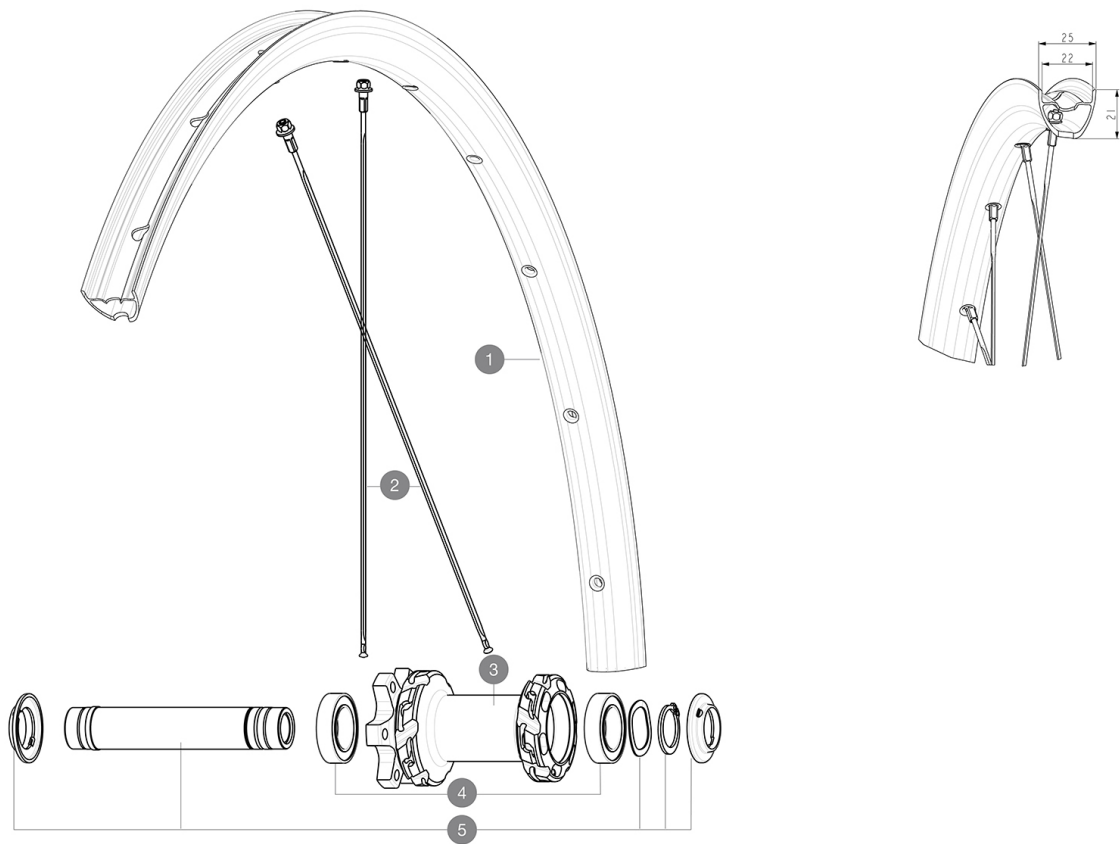

REFERENZEN RÄDER

RIMS

&NBSP;:

1	LV4092200	Kit Front rim EBM Allroad S
	LV2620100	UST RIM TAPE 25mm (for 21-24mm wide rim)

SPOKES

2	LV4162700	Kit 12 Front EBM Allroad S flat spoke 294 + steel nipple
---	-----------	--

HUB SHELLS

3	N/A	NABENKÖRPER
4	LV2500900	KIT BEARINGS 18x30x7 + WAVED WASHER + CLIP
5	LV2375500	Kit QRM auto front axle 100x12/15mm D6T

MAVIC *Allroad S EBM*

Specifications

RADGEWICHTE