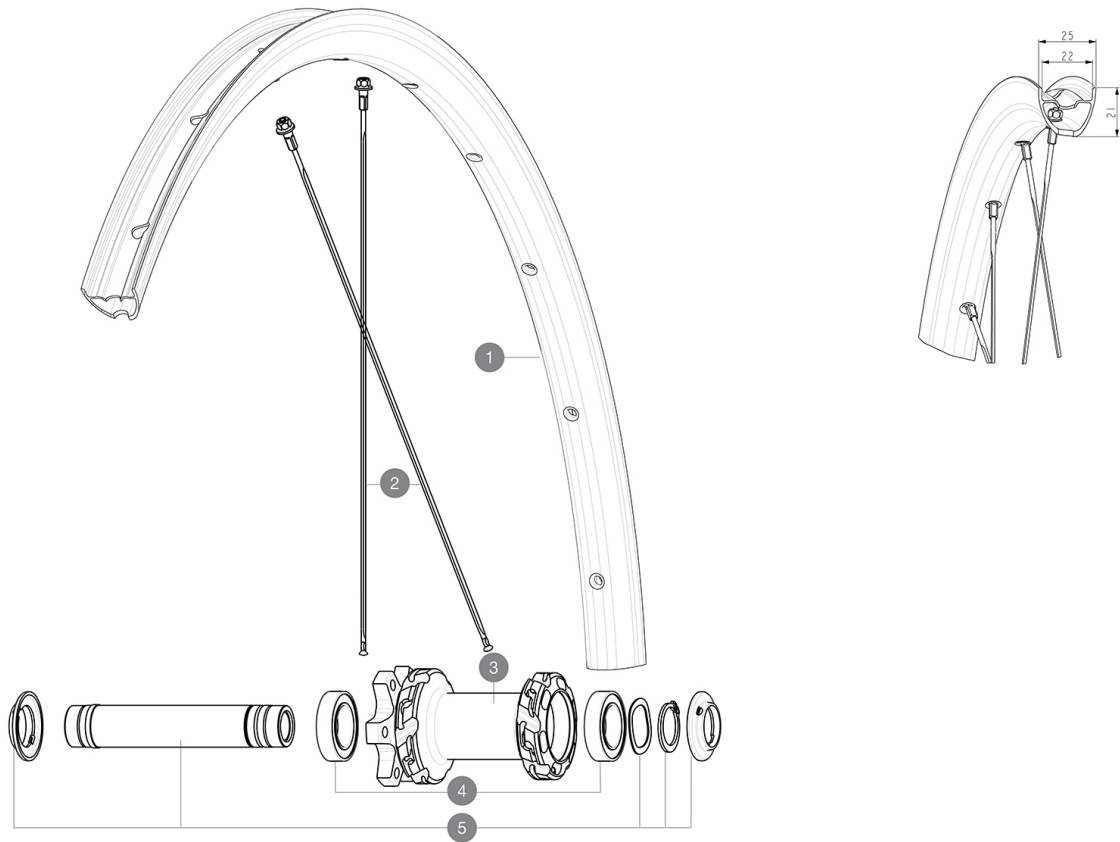

REFERENCES WHEELS

RIMS

&NBSP;:

1	LV4092200	Kit Front rim EBM Allroad S
	LV2620100	UST RIM TAPE 25mm (for 21-24mm wide rim)

SPOKES

2	LV4162700	Kit 12 Front EBM Allroad S flat spoke 294 + steel nipple
---	-----------	----------------------------------------------------------

HUB SHELLS

3	N/A	HUB BODY
4	LV2500900	KIT BEARINGS 18x30x7 + WAVED WASHER + CLIP
5	LV2375500	Kit QRM auto front axle 100x12/15mm D6T

MAVIC *Allroad S EBM*

Specifications
WHEEL WEIGHTS