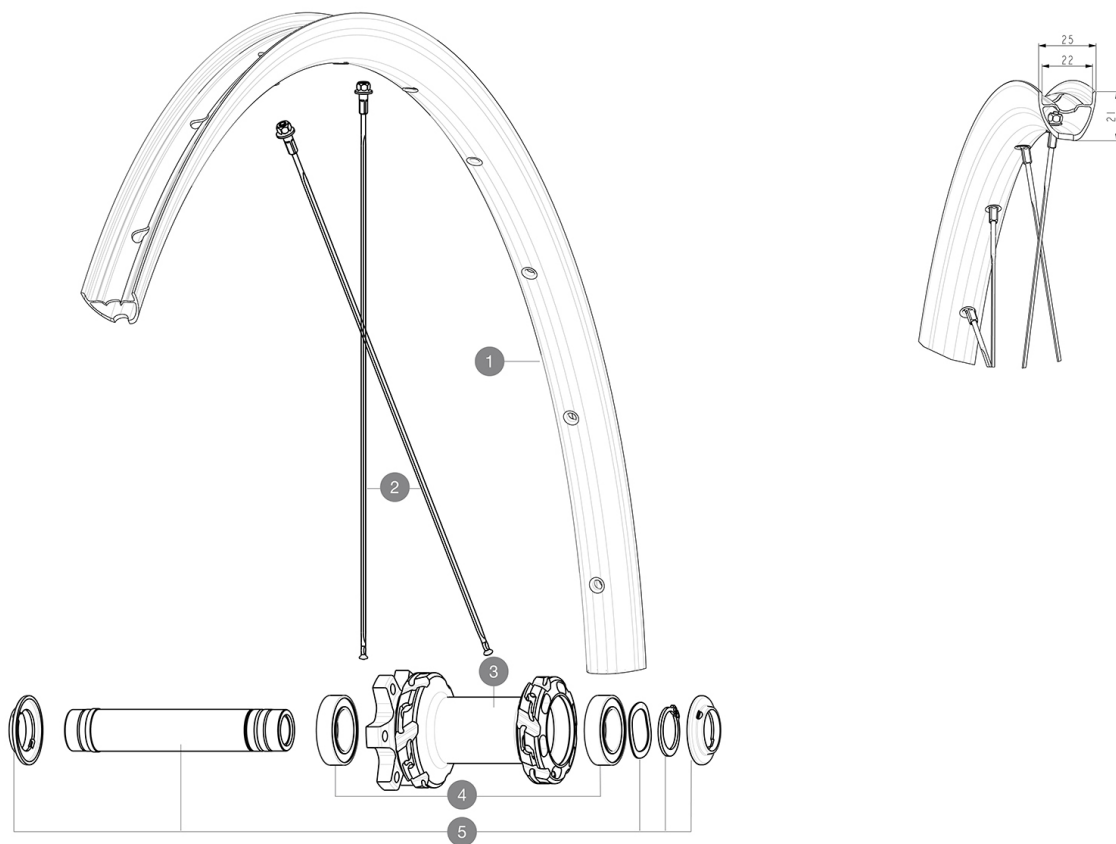

REFERENCES WHEELS

RIMS

&NBSP;:

1	LV4092200	Kit Front rim EBM Allroad S
	LV2620100	UST RIM TAPE 25mm (for 21-24mm wide rim)

SPOKES

2	LV4162700	Kit 12 Front EBM Allroad S flat spoke 294 + steel nipple
---	-----------	--

HUB SHELLS

3	N/A	HUB BODY
4	LV2500900	KIT BEARINGS 18x30x7 + WAVED WASHER + CLIP
5	LV2375500	Kit QRM auto front axle 100x12/15mm D6T

MAVIC *Allroad S EBM*

Specifications

WHEEL WEIGHTS