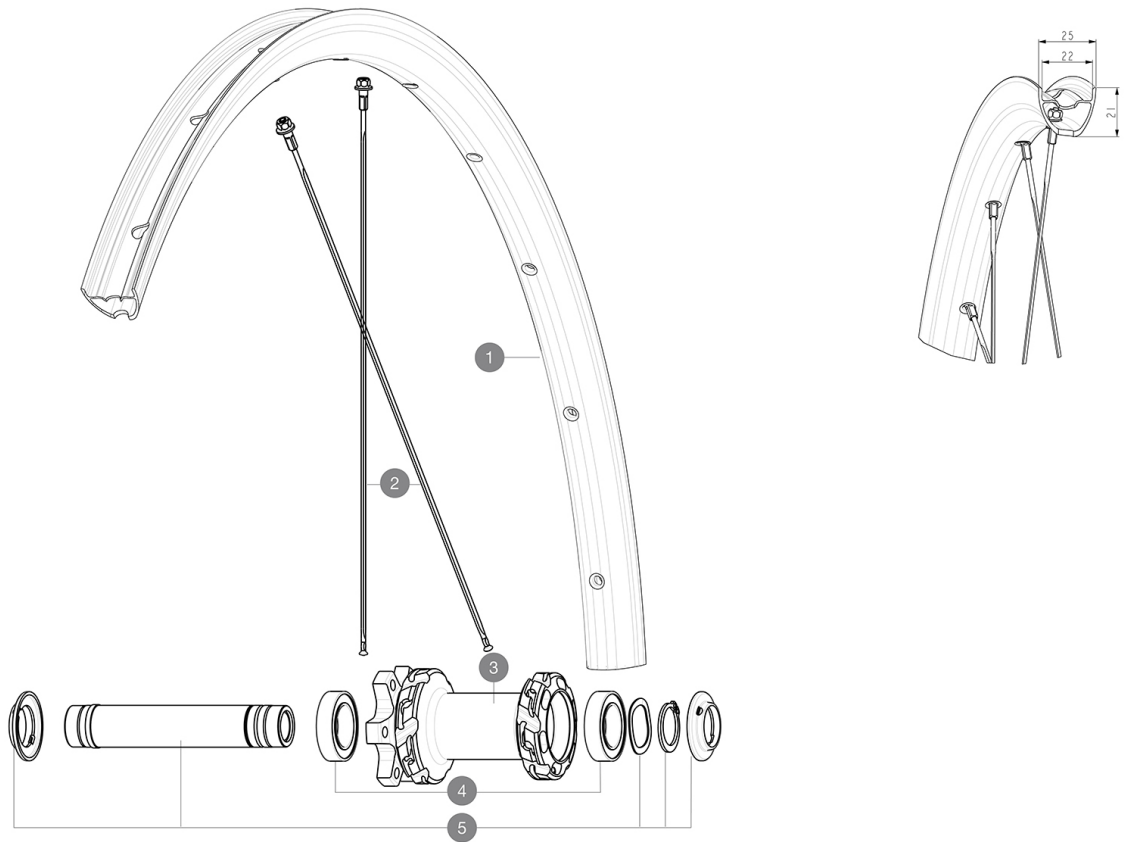

RUEDAS REFERENCIAS

RIMS

&NBSP;:

1	LV4092200	Kit Front rim EBM Allroad S
	LV2620100	UST RIM TAPE 25mm (for 21-24mm wide rim)

SPOKES

2	LV4162700	Kit 12 Front EBM Allroad S flat spoke 294 + steel nipple
---	-----------	--

HUB SHELLS

3	N/A	CUERPO DE BUJE
4	LV2500900	KIT BEARINGS 18x30x7 + WAVED WASHER + CLIP
5	LV2375500	Kit QRM auto front axle 100x12/15mm D6T

MAVIC *Allroad S EBM*

Specifications PESOS DE RUEDAS