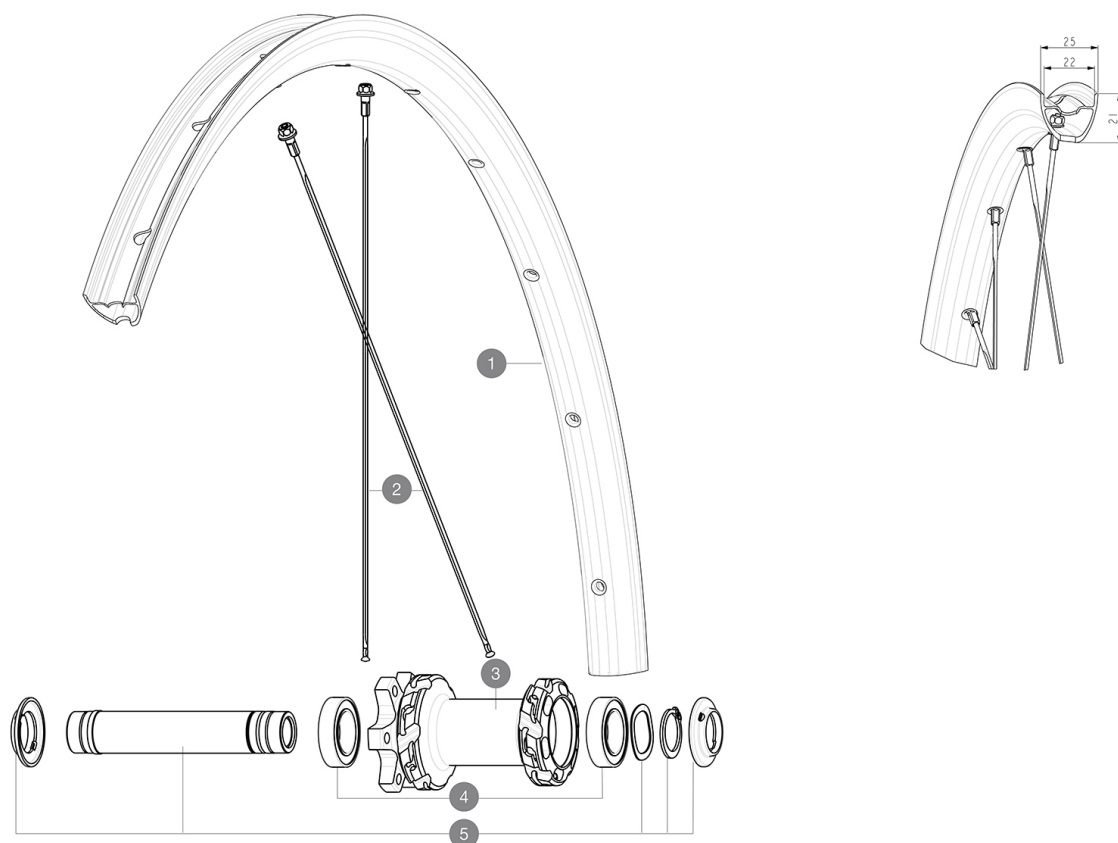

## REFERENZE RUOTE

### RIMS

&NBSP;:

1	LV4092200	Kit Front rim EBM Allroad S
	LV2620100	UST RIM TAPE 25mm (for 21-24mm wide rim)

### SPOKES

2	LV4162700	Kit 12 Front EBM Allroad S flat spoke 294 + steel nipple
---	-----------	--

### HUB SHELLS

3	N/A	CORPO MOZZO
4	LV2500900	KIT BEARINGS 18x30x7 + WAVED WASHER + CLIP
5	LV2375500	Kit QRM auto front axle 100x12/15mm D6T

**Specifications**

PESI RUOTE