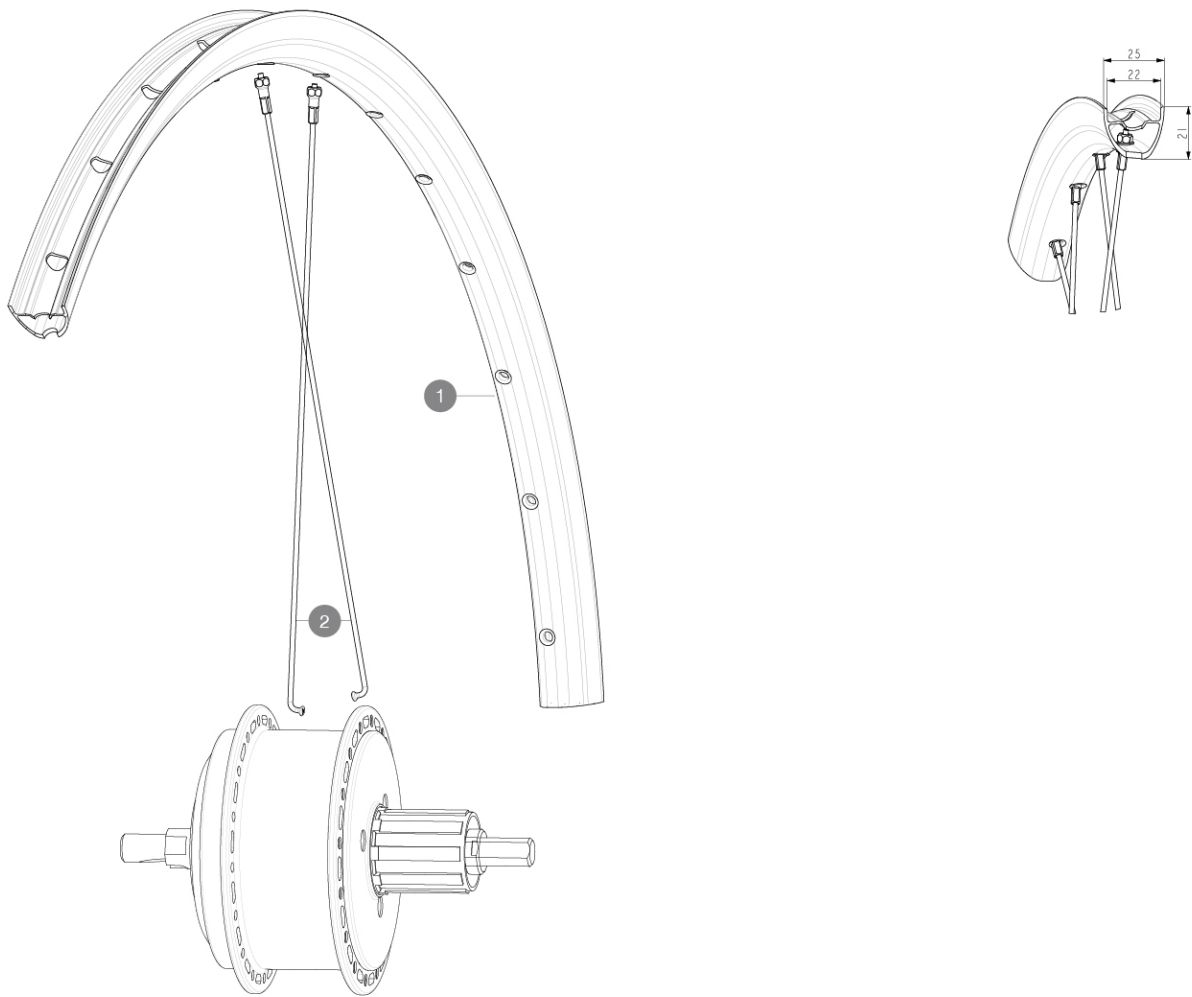

REFERENZEN RÄDER

RIMS

&NBSP;:

- | | | |
|---|-----------|--|
| 1 | LV4092300 | Kit Rear rim EBM Allroad S |
| | LV2620100 | UST RIM TAPE 25mm (for 21-24mm wide rim) |

SPOKES

- | | | |
|---|-----------|--|
| 2 | LV3667800 | Kit 16 NDS round Jbent spoke 255mm Aksium Elite UST Disc EBM |
|---|-----------|--|

MAVIC *Allroad S EBM*

Specifications

RADGEWICHTE