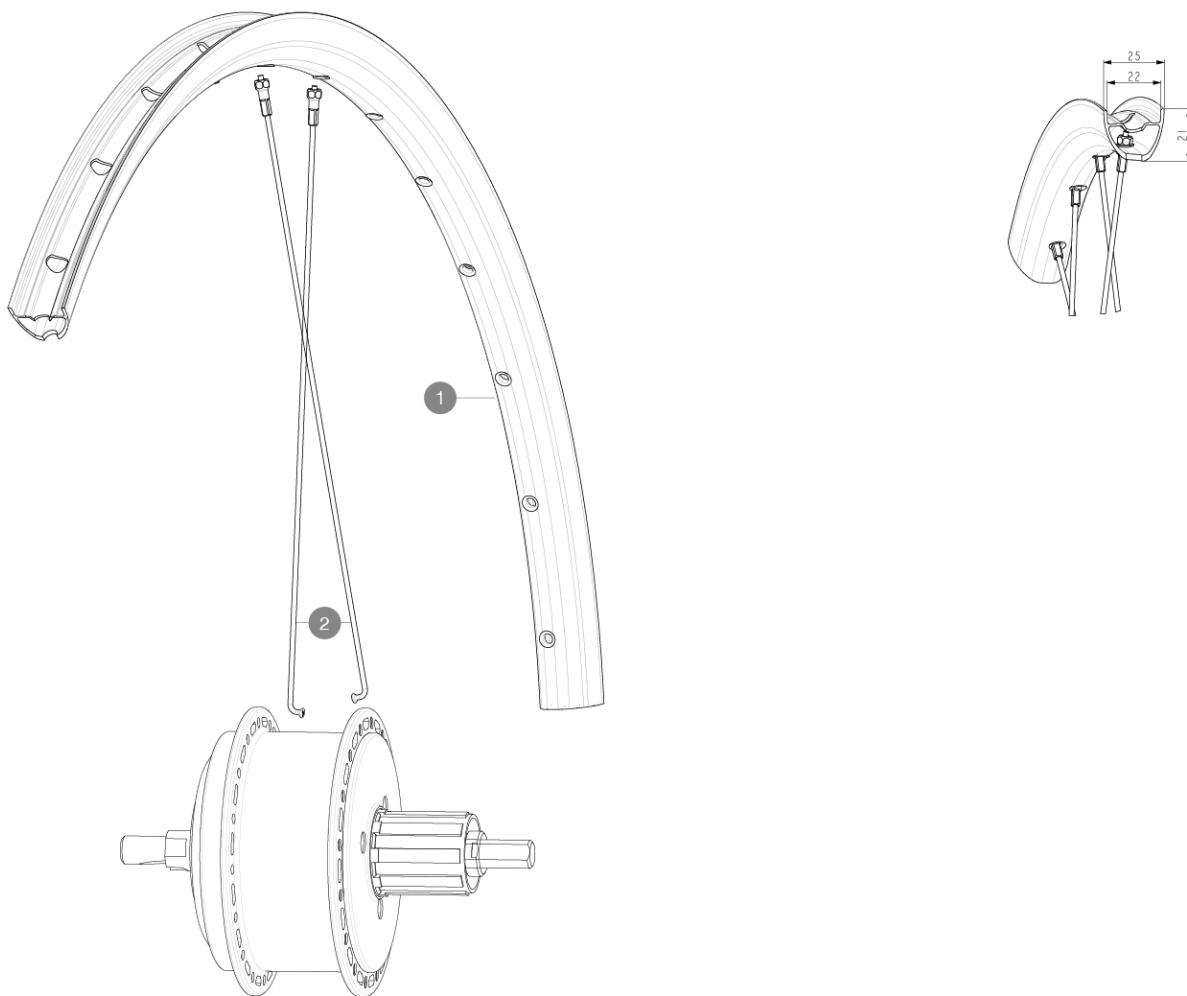

REFERENZEN RÄDER

RIMS

&NBSP;:

- | | | |
|---|-----------|--|
| 1 | LV4092300 | Kit Rear rim EBM Allroad S |
| | LV2620100 | UST RIM TAPE 25mm (for 21-24mm wide rim) |

SPOKES

- | | | |
|---|-----------|--|
| 2 | LV3667800 | Kit 16 NDS round Jbent spoke 255mm Aksium Elite UST Disc EBM |
|---|-----------|--|

MAVIC *Allroad S EBM*

Specifications

RADGEWICHTE