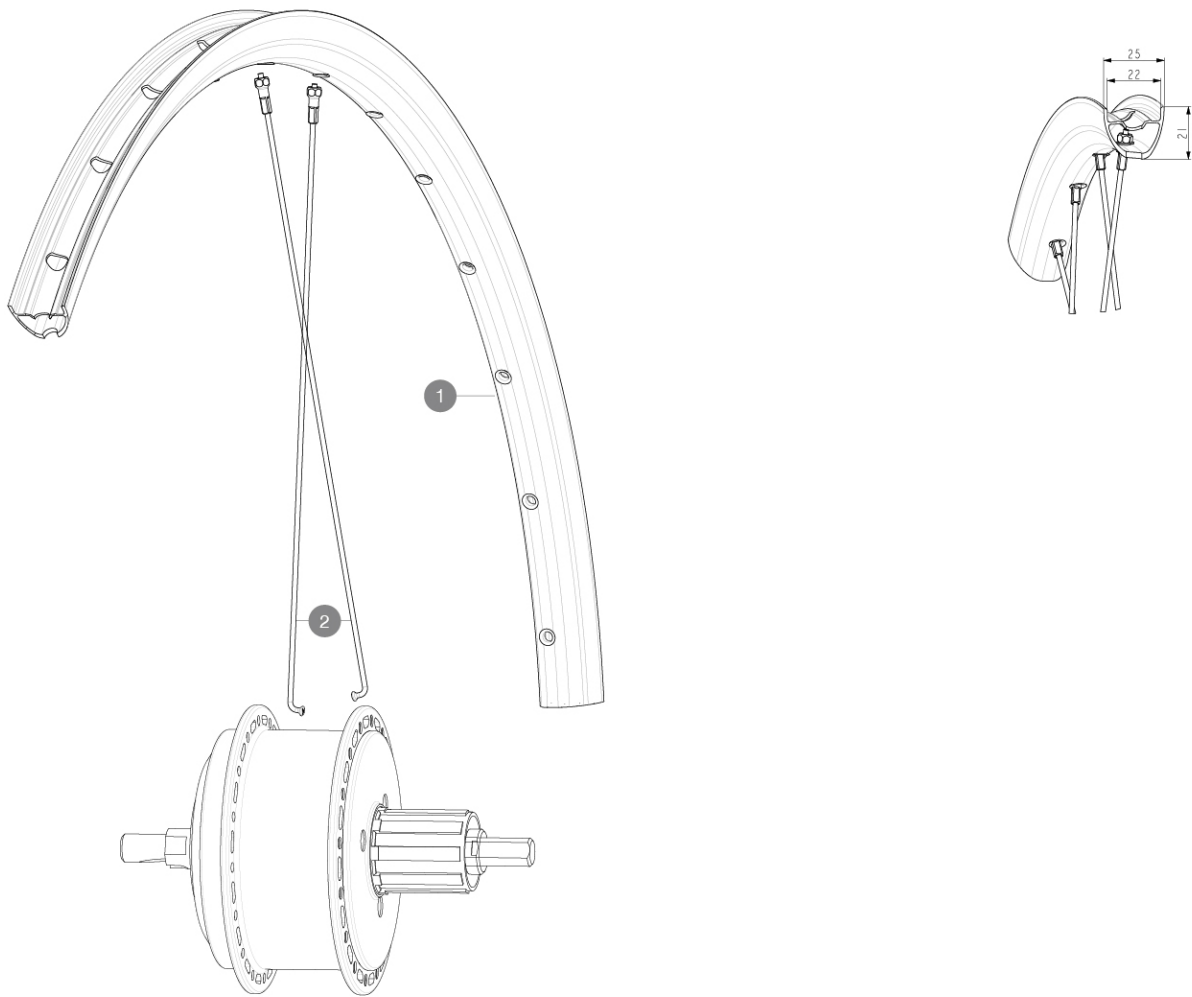

## REFERENZEN RÄDER

### RIMS

&NBSP;:

- |   |           |  |
|---|-----------|--|
| 1 | LV4092300 | Kit Rear rim EBM Allroad S               |
|   | LV2620100 | UST RIM TAPE 25mm (for 21-24mm wide rim) |

### SPOKES

- |   |           |  |
|---|-----------|--|
| 2 | LV3667800 | Kit 16 NDS round Jbent spoke 255mm Aksium Elite UST Disc EBM |
|---|-----------|--|