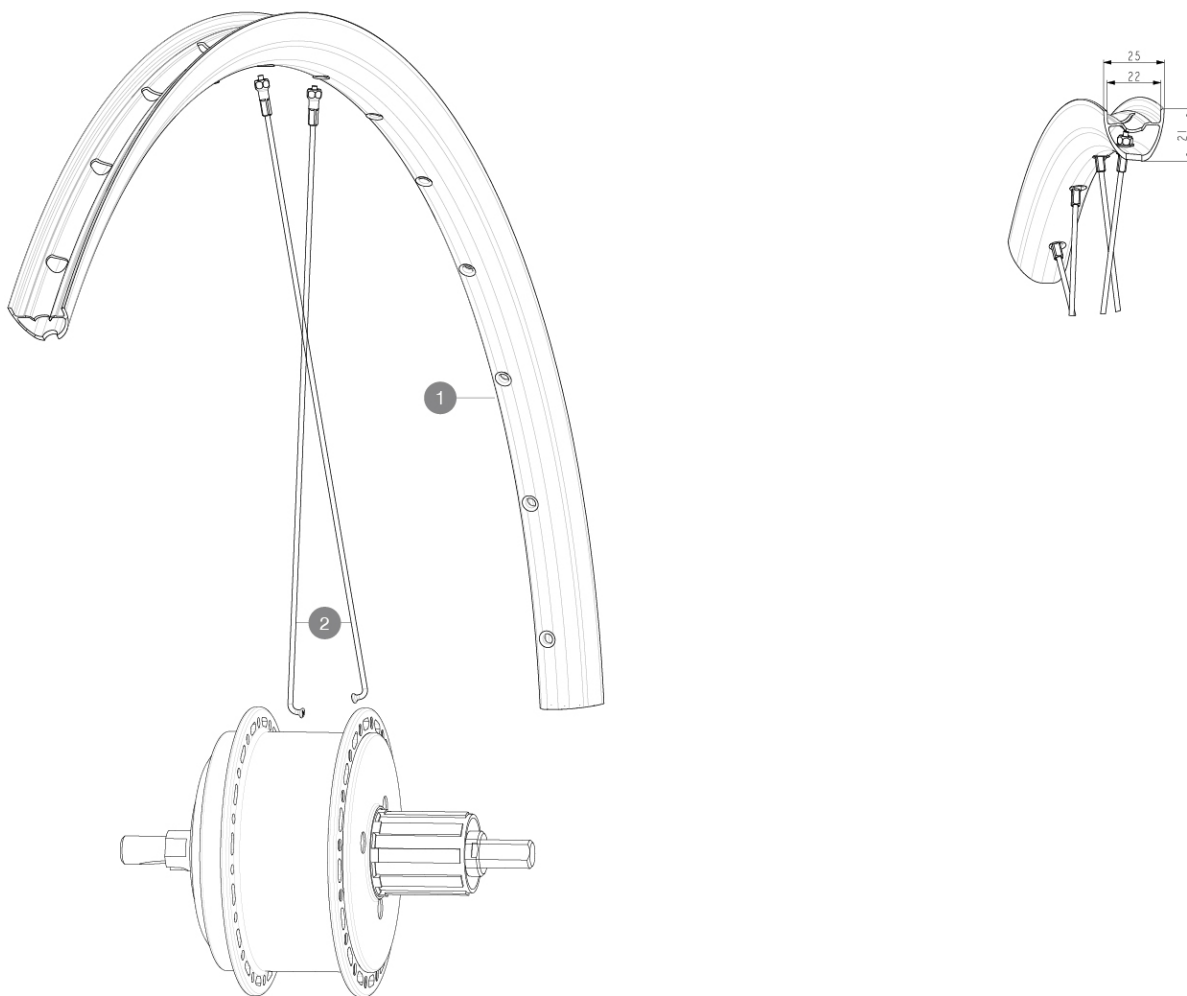

REFERENCES WHEELS

RIMS

&NBSP;:

- | | | |
|---|-----------|--|
| 1 | LV4092300 | Kit Rear rim EBM Allroad S |
| | LV2620100 | UST RIM TAPE 25mm (for 21-24mm wide rim) |

SPOKES

- | | | |
|---|-----------|--|
| 2 | LV3667800 | Kit 16 NDS round Jbent spoke 255mm Aksium Elite UST Disc EBM |
|---|-----------|--|

MAVIC *Allroad S EBM*

Specifications

WHEEL WEIGHTS