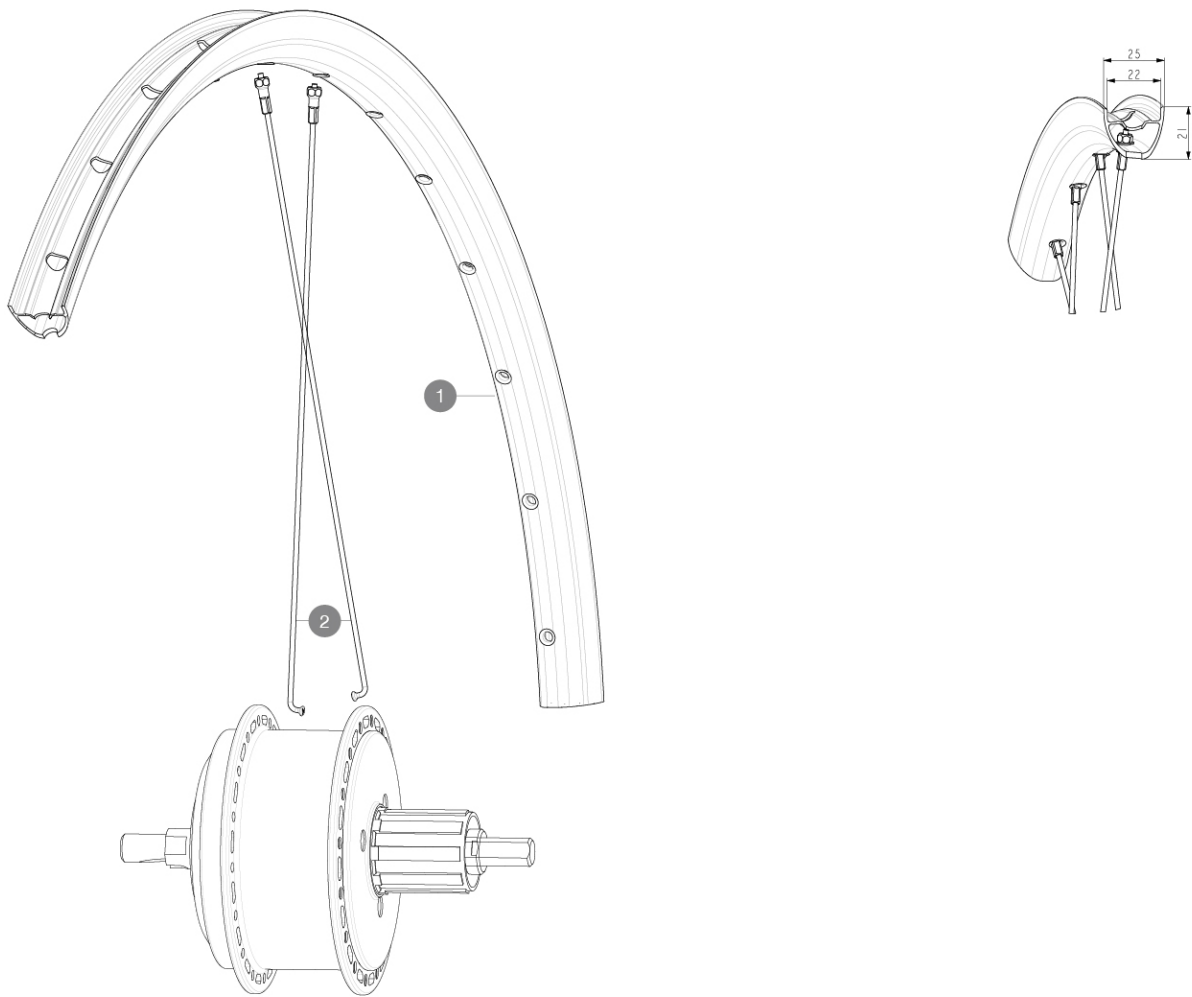

REFERENCES WHEELS

RIMS

&NBSP;:

- | | | |
|---|-----------|--|
| 1 | LV4092300 | Kit Rear rim EBM Allroad S |
| | LV2620100 | UST RIM TAPE 25mm (for 21-24mm wide rim) |

SPOKES

- | | | |
|---|-----------|--|
| 2 | LV3667800 | Kit 16 NDS round Jbent spoke 255mm Aksium Elite UST Disc EBM |
|---|-----------|--|

MAVIC *Allroad S EBM*

Specifications

WHEEL WEIGHTS