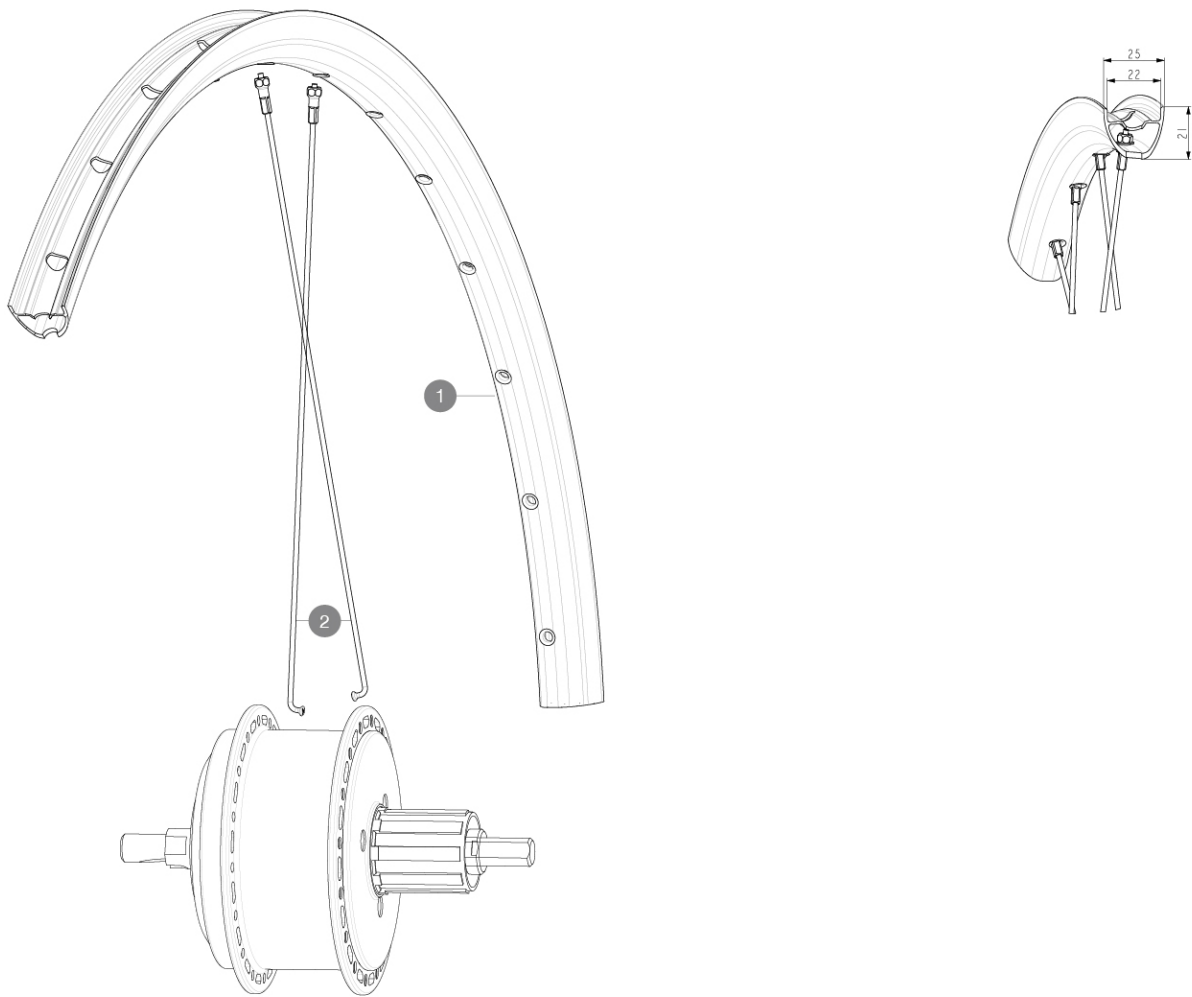

RUEDAS REFERENCIAS

RIMS

&NBSP;:

- | | | |
|---|-----------|--|
| 1 | LV4092300 | Kit Rear rim EBM Allroad S |
| | LV2620100 | UST RIM TAPE 25mm (for 21-24mm wide rim) |

SPOKES

- | | | |
|---|-----------|--|
| 2 | LV3667800 | Kit 16 NDS round Jbent spoke 255mm Aksium Elite UST Disc EBM |
|---|-----------|--|

MAVIC *Allroad S EBM*

Specifications

PESOS DE RUEDAS