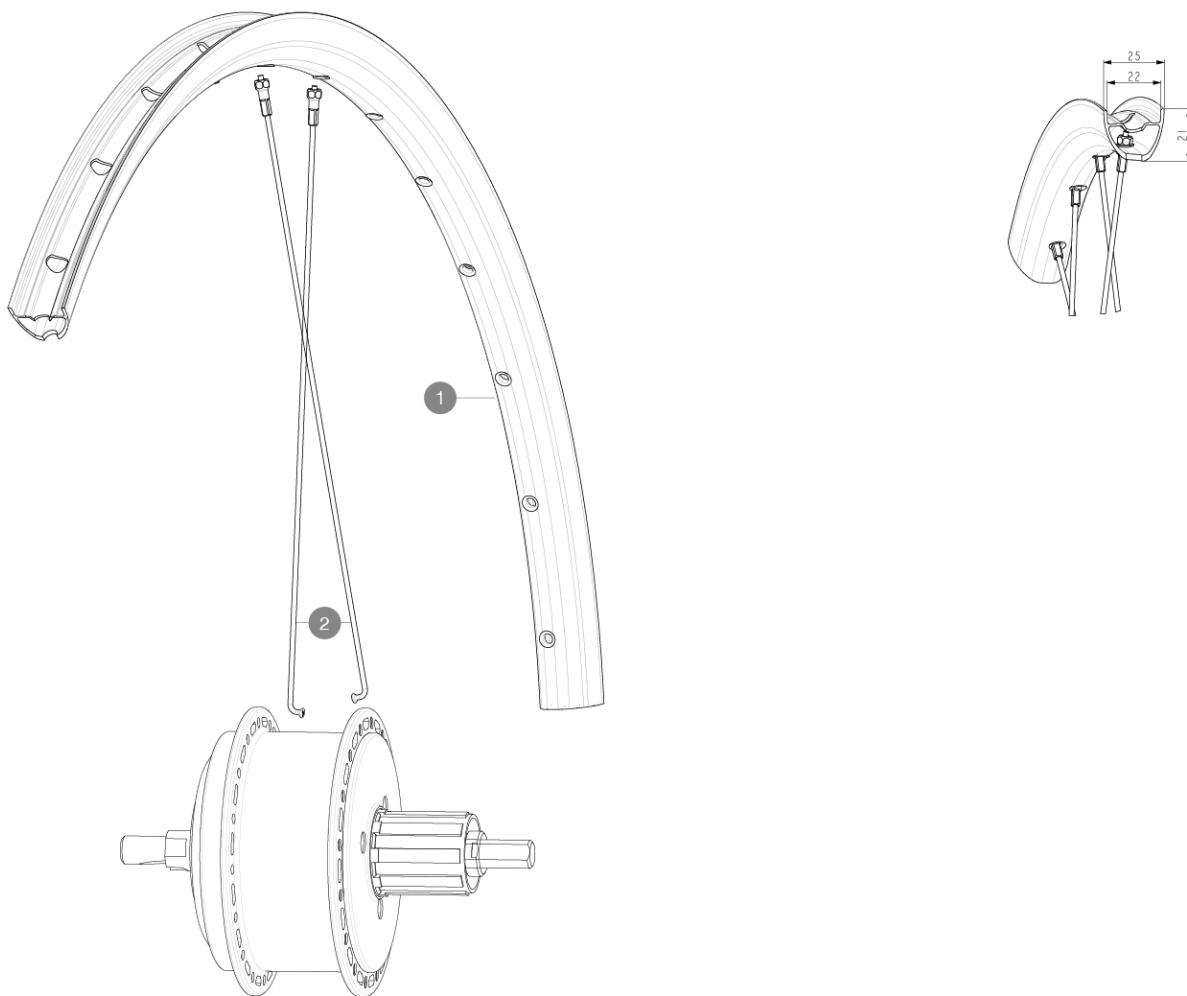

REFERENZE RUOTE

RIMS

&NBSP;:

- | | | |
|---|-----------|--|
| 1 | LV4092300 | Kit Rear rim EBM Allroad S |
| | LV2620100 | UST RIM TAPE 25mm (for 21-24mm wide rim) |

SPOKES

- | | | |
|---|-----------|--|
| 2 | LV3667800 | Kit 16 NDS round Jbent spoke 255mm Aksium Elite UST Disc EBM |
|---|-----------|--|

MAVIC *Allroad S EBM*

Specifications

PESI RUOTE