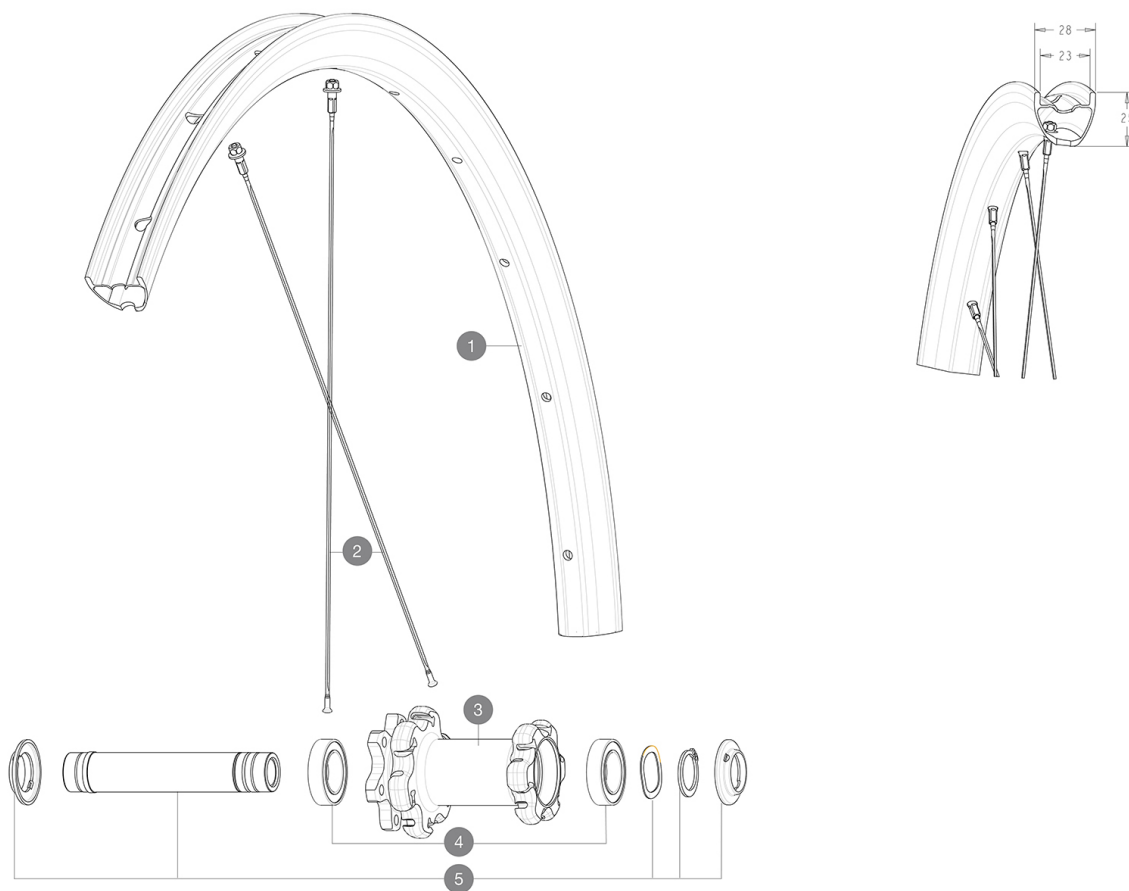

## REFERENCES WHEELS

### SPOKES

|   |           |  |
|---|-----------|--|
| 2 | LV3821800 | KIT 12 FRIT/REAR CROSSMAX PRO CARBON 29" EXTRA FLAT SPOKE 29 |
|---|-----------|--|

### HUB SHELLS

|   |           |  |
|---|-----------|--|
| 3 | N/A       | HUB BODY                                   |
| 4 | LV2500900 | KIT BEARINGS 18x30x7 + WAVED WASHER + CLIP |
| 5 | LV2375500 | Kit QRM auto front axle 100x12/15mm D6T    |

## WHEEL WEIGHTS