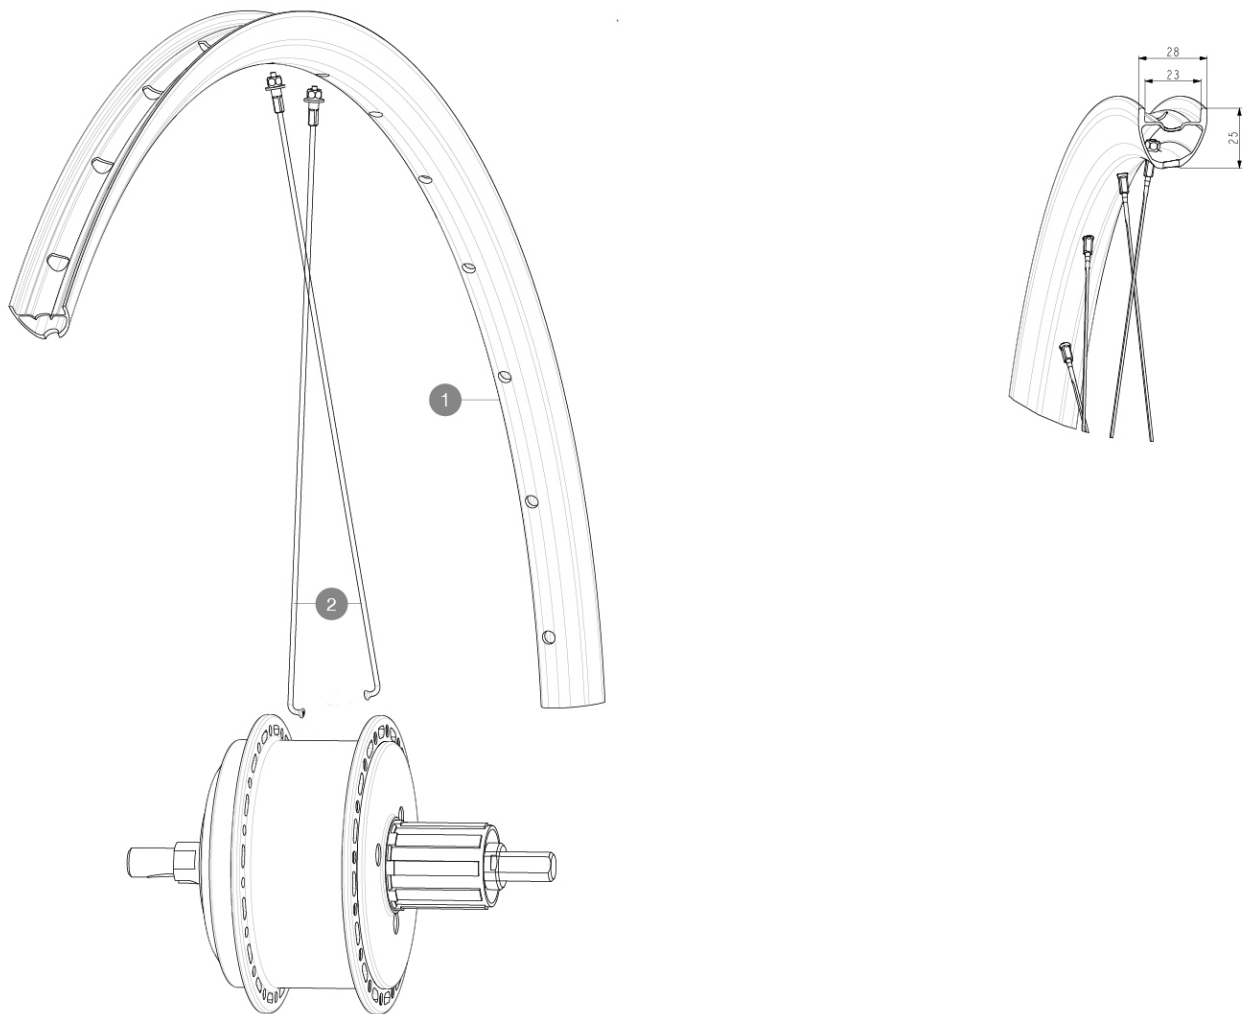

REFERENCES WHEELS

RIMS

&NBSP;:

- | | | |
|---|-----------|--|
| 1 | LV4092500 | Kit Rear rim EBM Allroad Pro Carbon SL |
| | LV2620100 | UST RIM TAPE 25mm (for 21-24mm wide rim) |

SPOKES

- | | | |
|---|-----------|--|
| 2 | LV3667700 | Kit 16 DS round Jbent spokes 251mm Aksium Elite UST Disc EBM |
|---|-----------|--|

MAVIC *Allroad Pro Carbon SL EBM*

Specifications

WHEEL WEIGHTS