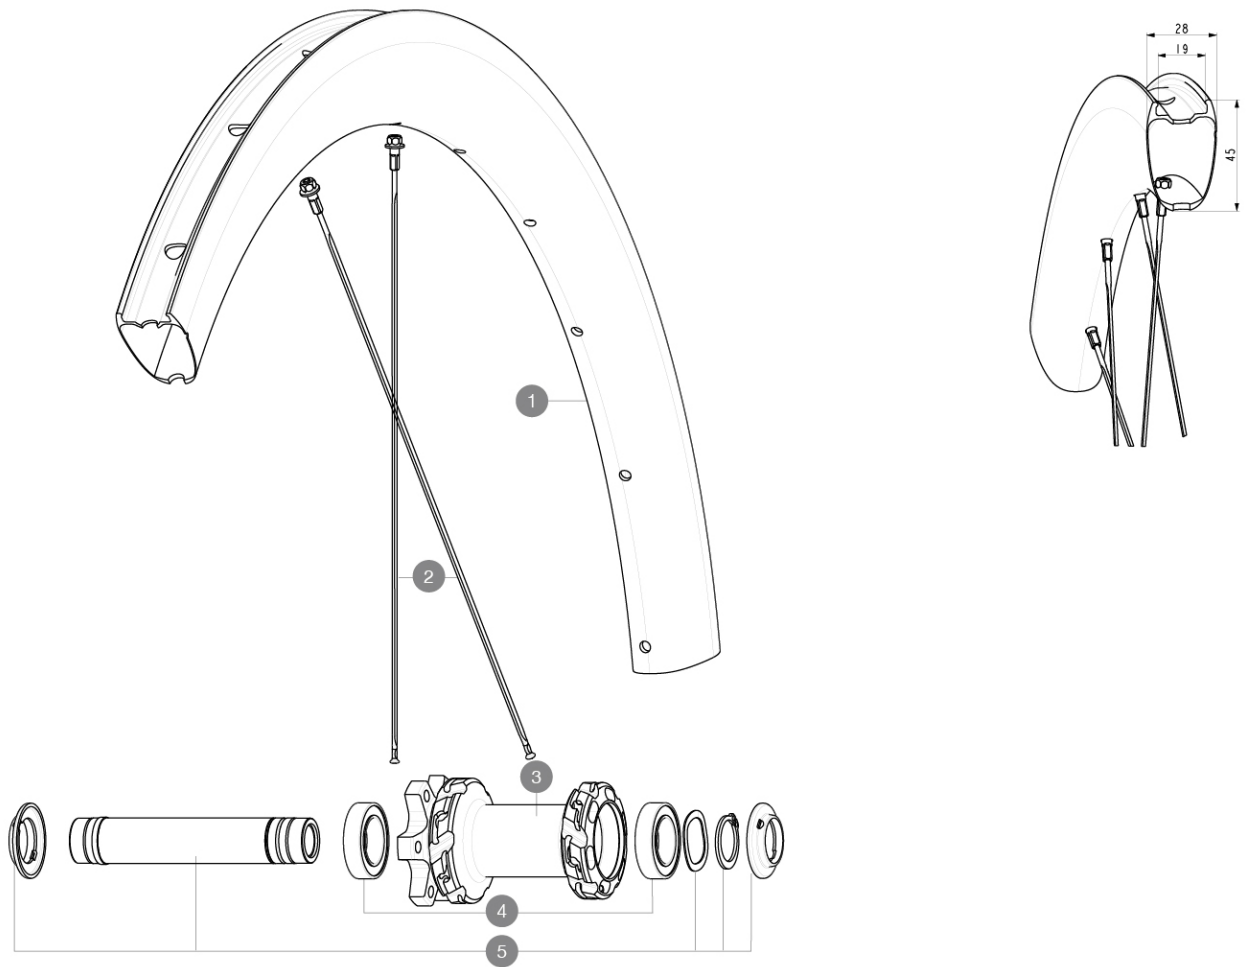

## REFERENCES WHEELS

### RIMS

&NBSP;:

1	LV4092800	Kit Front/Rear rim Cosmic SL 45 Disc
	LV2620100	UST RIM TAPE 25mm (for 21-24mm wide rim)

### SPOKES

2	LV4162900	Kit 12 Front/Rear Cosmic SL 45 Disc butted stainless spoke 2
---	-----------	--

### HUB SHELLS

3	N/A	HUB BODY
4	LV2500900	KIT BEARINGS 18x30x7 + WAVED WASHER + CLIP
5	LV2375500	Kit QRM auto front axle 100x12/15mm D6T