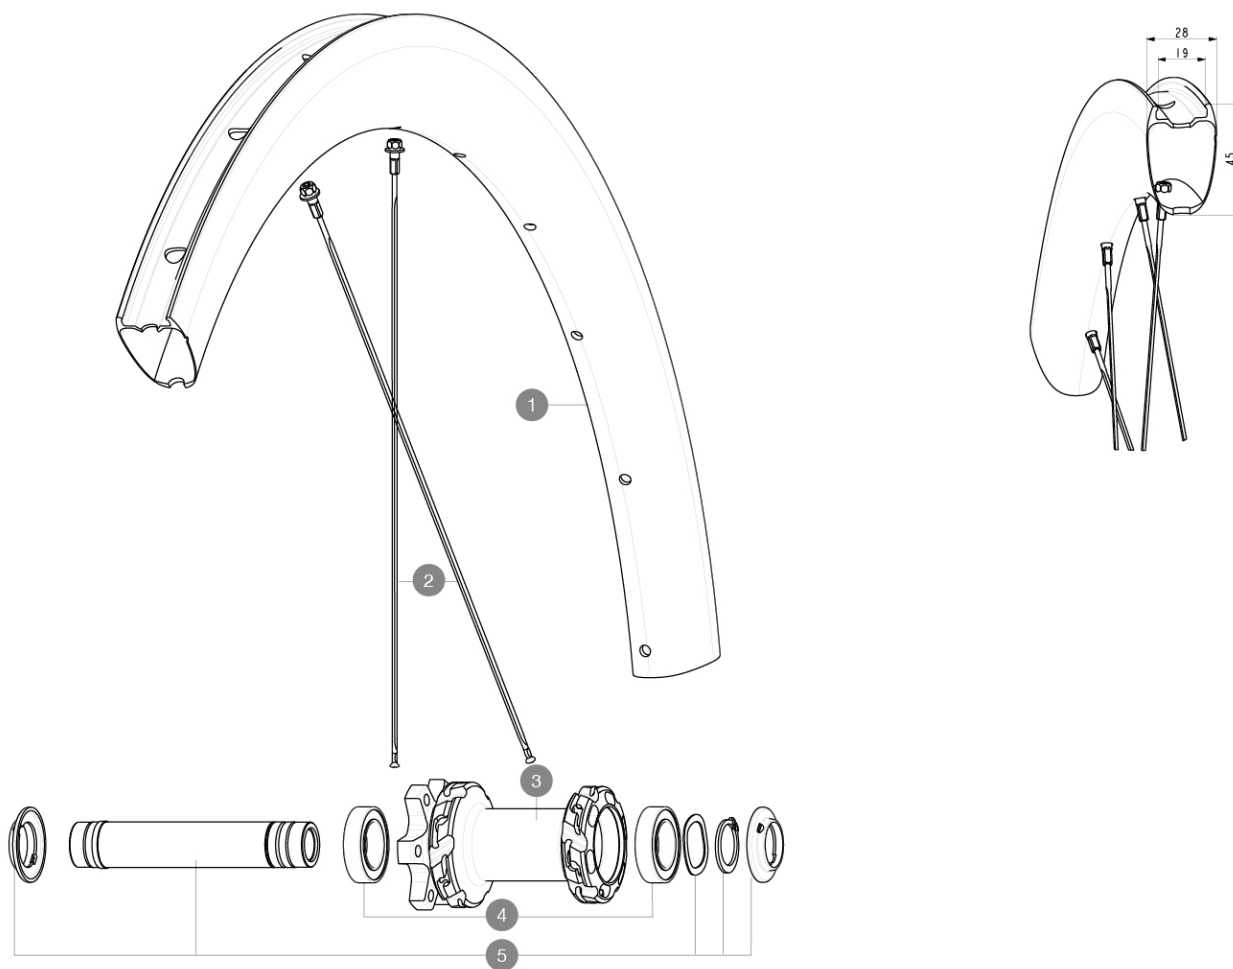

## REFERENCES WHEELS

### RIMS

&NBSP;:

1	LV4092800	Kit Front/Rear rim Cosmic SL 45 Disc
	LV2620100	UST RIM TAPE 25mm (for 21-24mm wide rim)

### SPOKES

2	LV4162900	Kit 12 Front/Rear Cosmic SL 45 Disc butted stainless spoke 2
---	-----------	--

### HUB SHELLS

3	N/A	HUB BODY
4	LV2500900	KIT BEARINGS 18x30x7 + WAVED WASHER + CLIP
5	LV2375500	Kit QRM auto front axle 100x12/15mm D6T