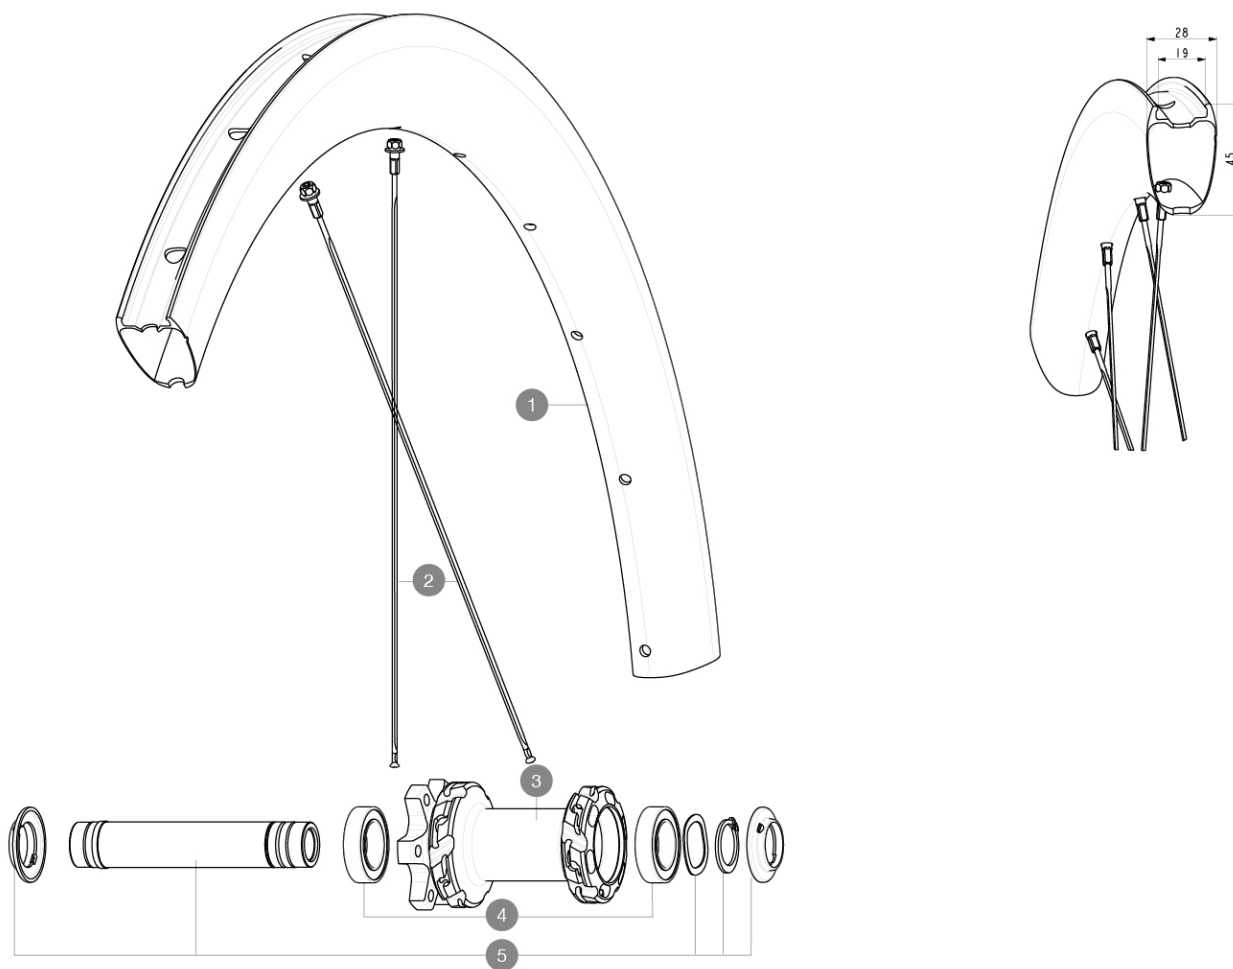

REFERENCES WHEELS

RIMS

&NBSP;:

1	LV4092800	Kit Front/Rear rim Cosmic SL 45 Disc
	LV2620100	UST RIM TAPE 25mm (for 21-24mm wide rim)

SPOKES

2	LV4162900	Kit 12 Front/Rear Cosmic SL 45 Disc butted stainless spoke 2
---	-----------	--

HUB SHELLS

3	N/A	HUB BODY
4	LV2500900	KIT BEARINGS 18x30x7 + WAVED WASHER + CLIP
5	LV2375500	Kit QRM auto front axle 100x12/15mm D6T

Cosmic SL 45 Disc EBM

Specifications

WHEEL WEIGHTS