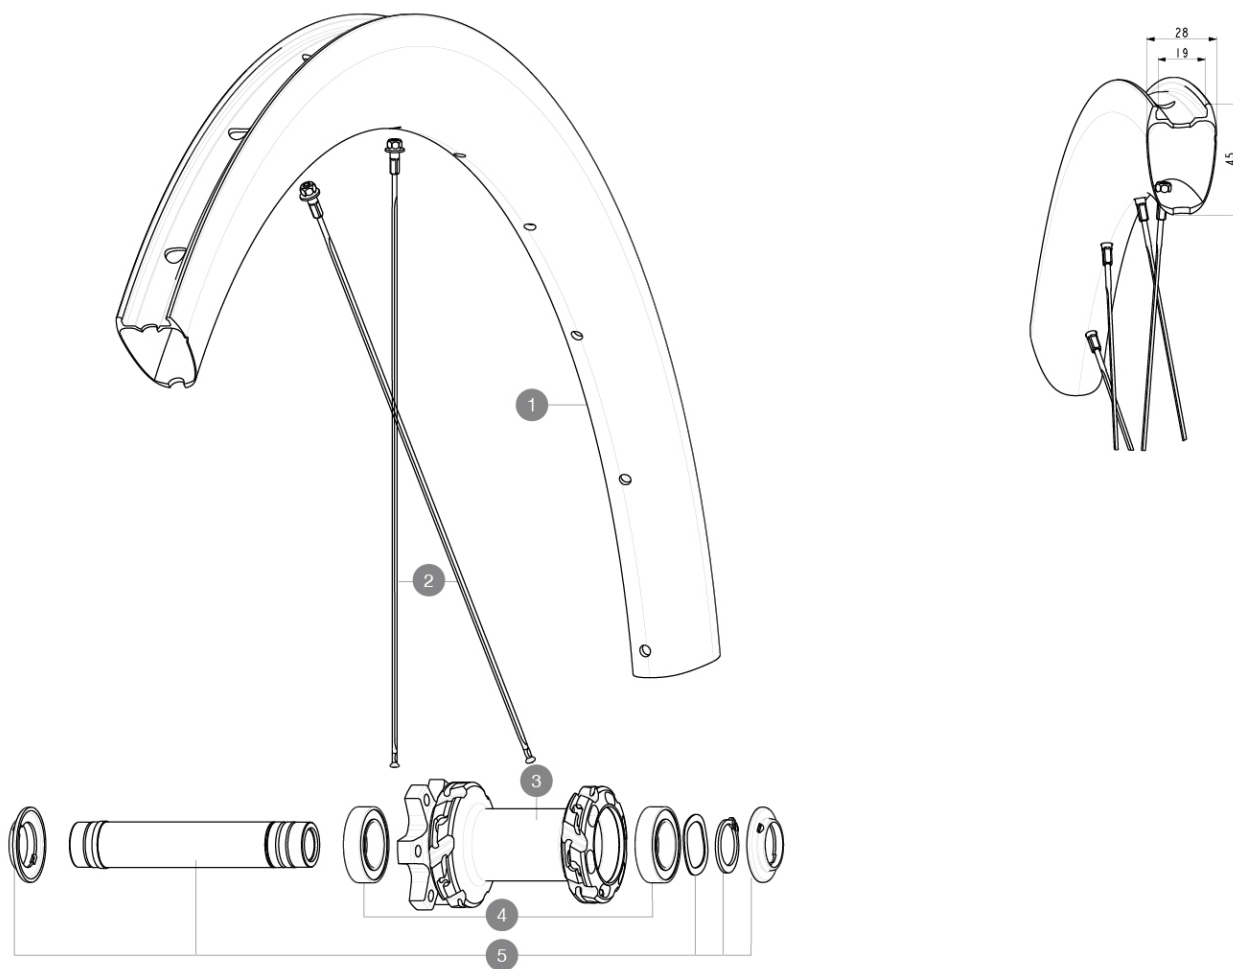

MAVIC Cosmic SL 45 Disc EBM

1
2021
FRONT

REFERENZE RUOTE

RIMS

&NBSP;:

1	LV4092800	Kit Front/Rear rim Cosmic SL 45 Disc
	LV2620100	UST RIM TAPE 25mm (for 21-24mm wide rim)

SPOKES

2	LV4162900	Kit 12 Front/Rear Cosmic SL 45 Disc butted stainless spoke 2
---	-----------	--------------------------------------------------------------

HUB SHELLS

3	N/A	CORPO MOZZO
4	LV2500900	KIT BEARINGS 18x30x7 + WAVED WASHER + CLIP
5	LV2375500	Kit QRM auto front axle 100x12/15mm D6T

MAVIC *Cosmic SL 45 Disc EBM*

Specifications

PESI RUOTE