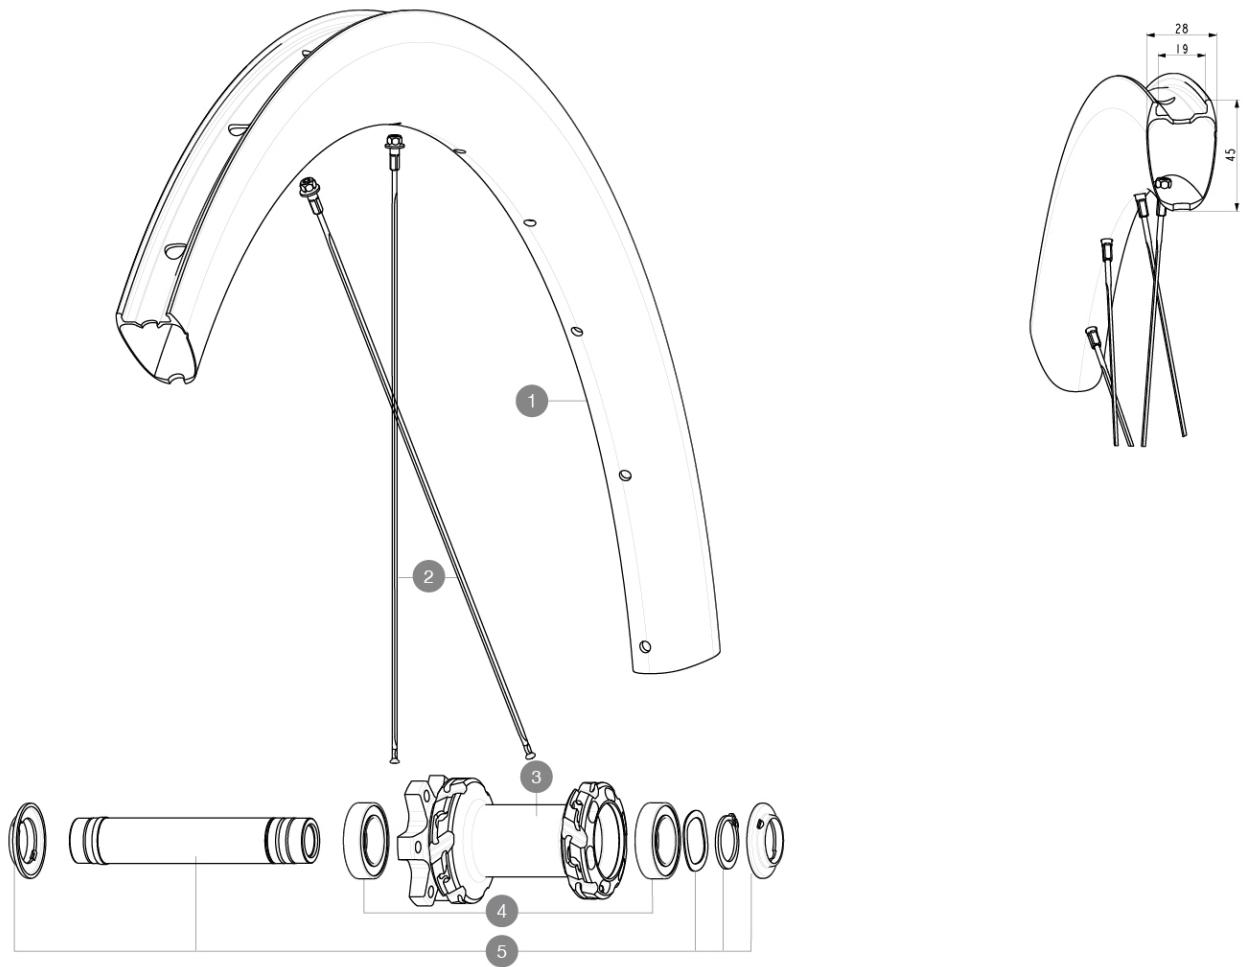

REFERENZE RUOTE

RIMS

&NBSP;:

1	LV4092800	Kit Front/Rear rim Cosmic SL 45 Disc
	LV2620100	UST RIM TAPE 25mm (for 21-24mm wide rim)

SPOKES

2	LV4162900	Kit 12 Front/Rear Cosmic SL 45 Disc butted stainless spoke 2
---	-----------	--

HUB SHELLS

3	N/A	CORPO MOZZO
4	LV2500900	KIT BEARINGS 18x30x7 + WAVED WASHER + CLIP
5	LV2375500	Kit QRM auto front axle 100x12/15mm D6T

Cosmic SL 45 Disc EBM

Specifications

PESI RUOTE