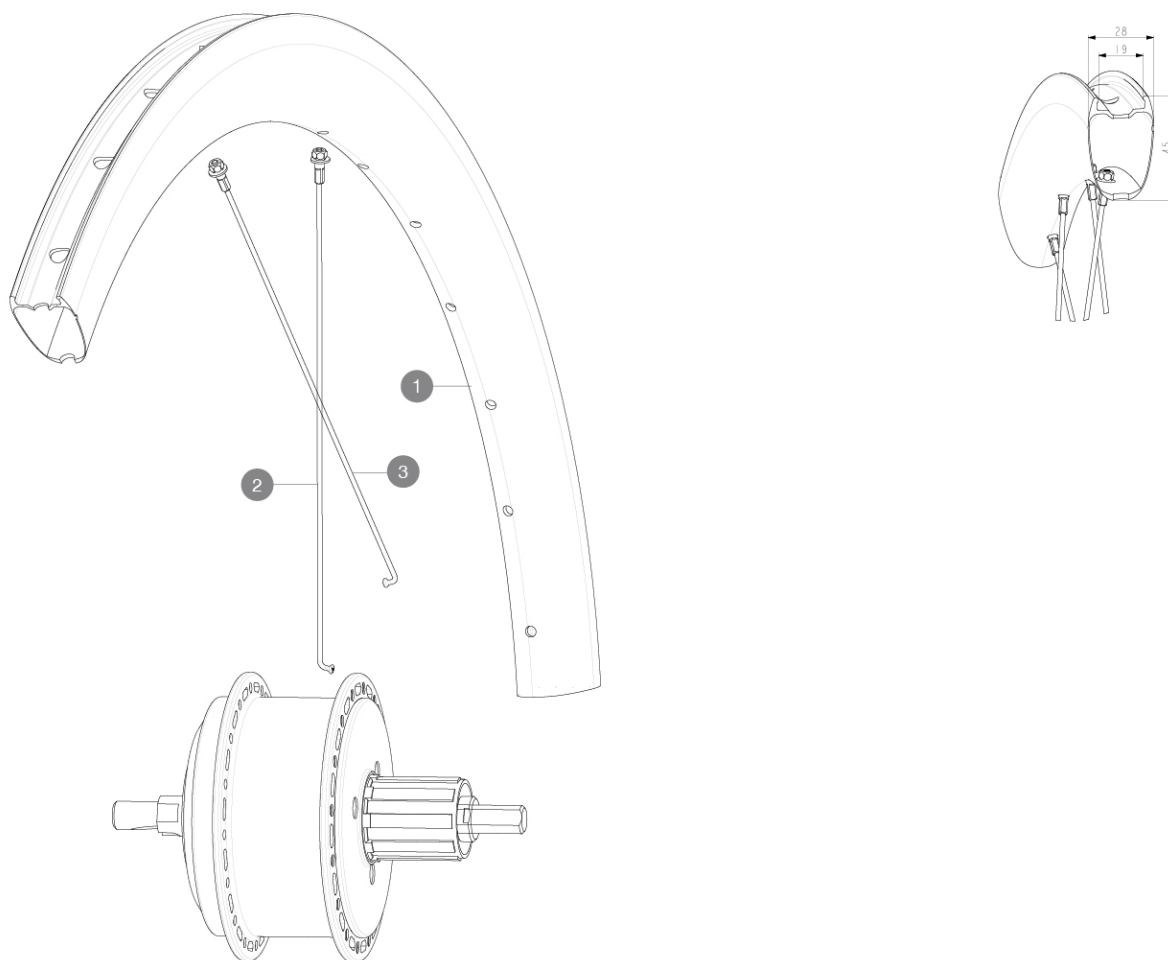

REFERENCES WHEELS

RIMS

&NBSP;:

1	LV4093700	Kit Rear rim Cosmic SL 45 Disc EBM/ CPC UST Disc EBM
	LV2620100	UST RIM TAPE 25mm (for 21-24mm wide rim)

SPOKES

2	LV3668000	KIT 16 NON DRIVE SIDE J-bent Spoke 230mm COSMIC PRO CARBON U
3	LV3667900	KIT 16 DRIVE SIDE J-bent Spoke 228mm COSMIC PRO CARBON UST D

Cosmic SL 45 Disc EBM

Specifications

WHEEL WEIGHTS