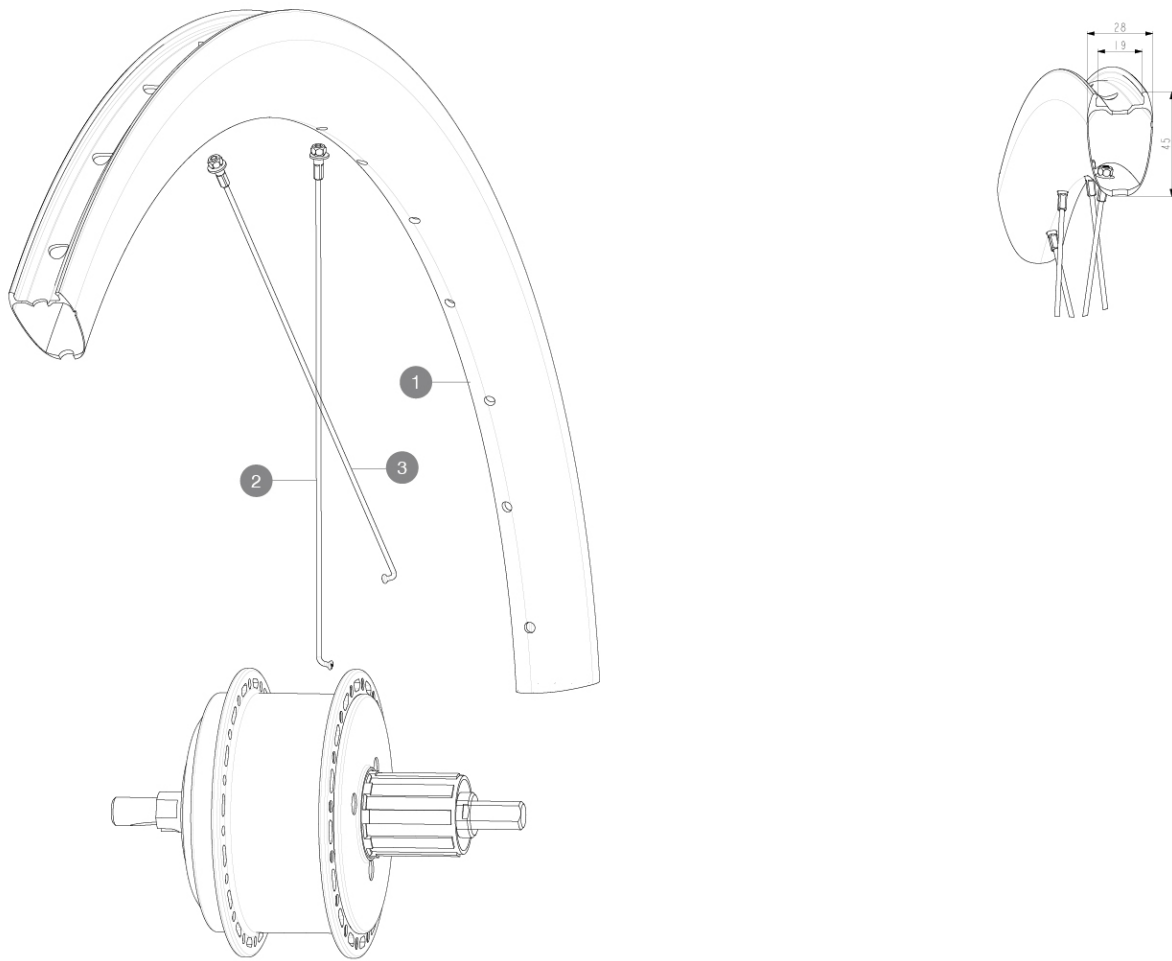

MAVIC *Cosmic SL 45 Disc EBM*

REFERENCES WHEELS

**RIMS**

&NBSP;:

1	LV4093700	Kit Rear rim Cosmic SL 45 Disc EBM/ CPC UST Disc EBM
	LV2620100	UST RIM TAPE 25mm (for 21-24mm wide rim)

SPOKES

2	LV3668000	KIT 16 NON DRIVE SIDE J-bent Spoke 230mm COSMIC PRO CARBON U
3	LV3667900	KIT 16 DRIVE SIDE J-bent Spoke 228mm COSMIC PRO CARBON UST D

Cosmic SL 45 Disc EBM

Specifications

WHEEL WEIGHTS