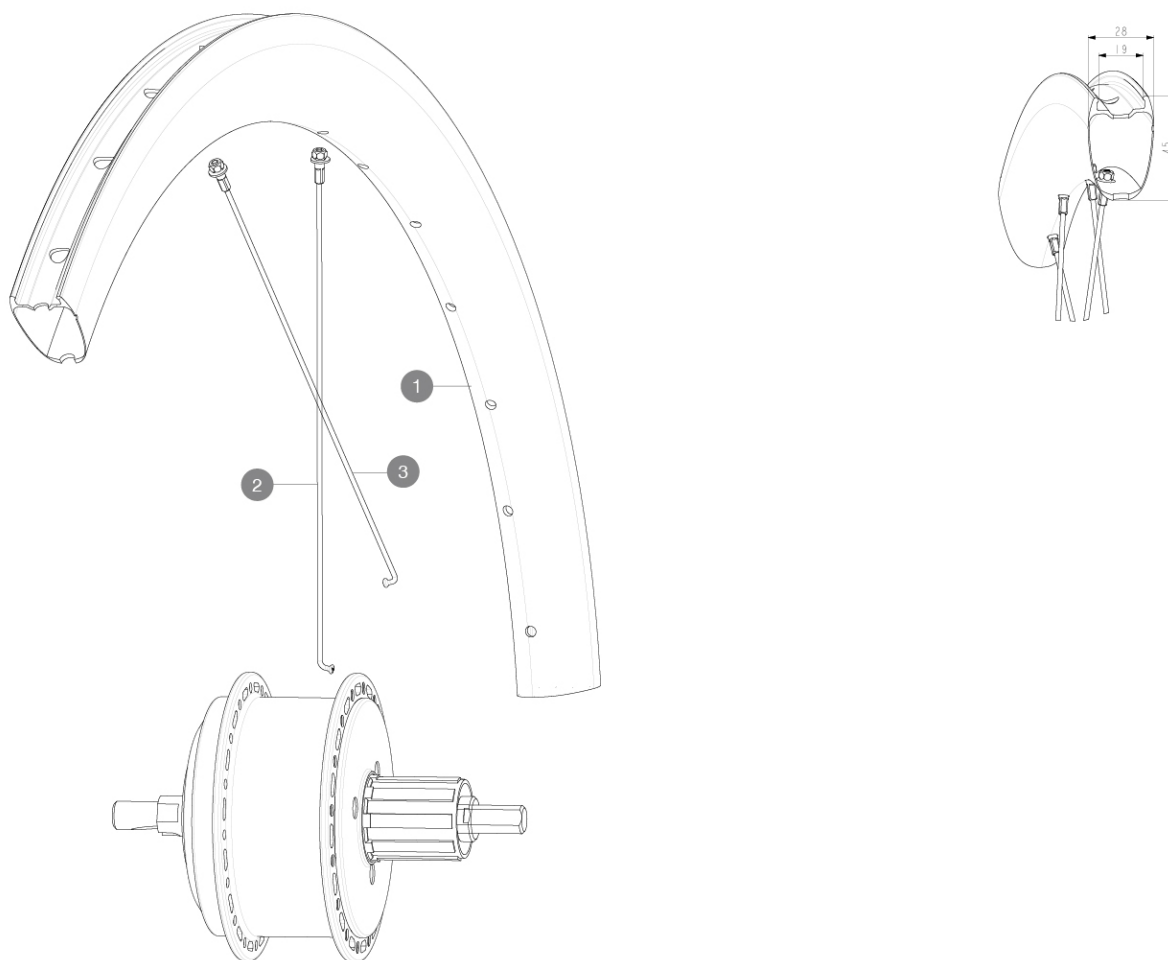

MAVIC Cosmic SL 45 Disc EBM

1
2021
REAR

REFERENZE RUOTE

RIMS

&NBSP;:

1	LV4093700	Kit Rear rim Cosmic SL 45 Disc EBM/ CPC UST Disc EBM
	LV2620100	UST RIM TAPE 25mm (for 21-24mm wide rim)

SPOKES

2	LV3668000	KIT 16 NON DRIVE SIDE J-bent Spoke 230mm COSMIC PRO CARBON U
3	LV3667900	KIT 16 DRIVE SIDE J-bent Spoke 228mm COSMIC PRO CARBON UST D

MAVIC *Cosmic SL 45 Disc EBM*

Specifications

PESI RUOTE