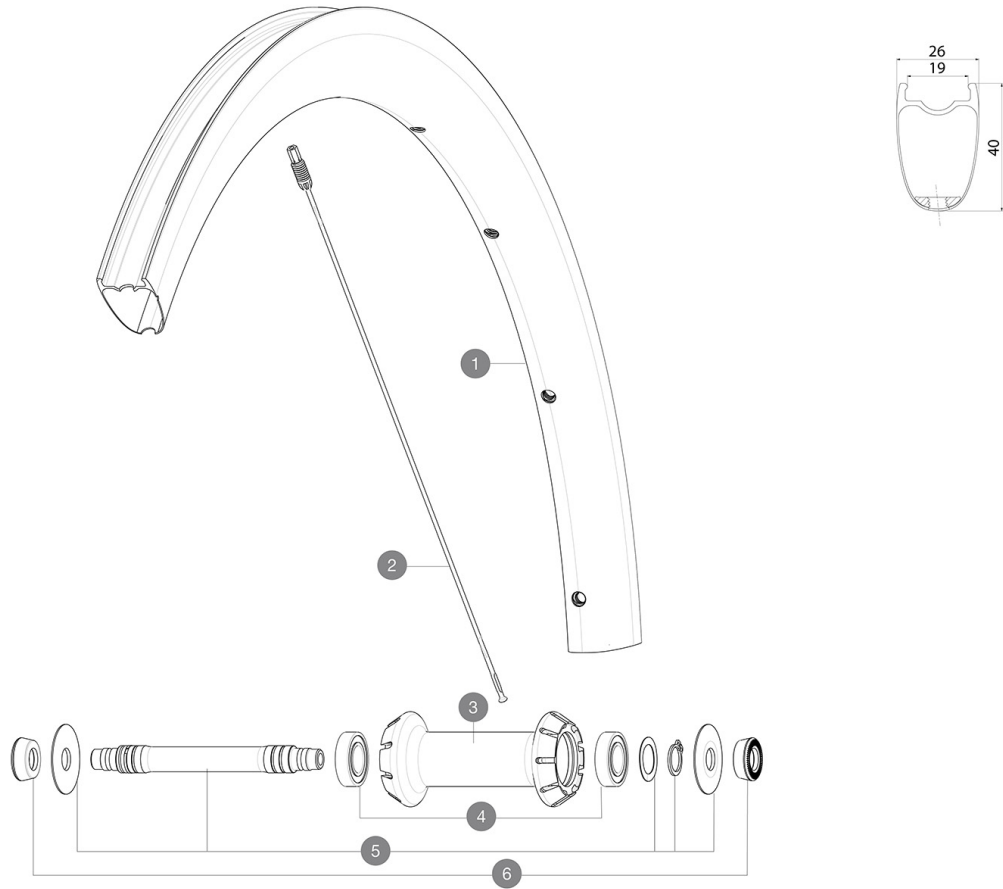

ASTM CATEGORY 1 : road only

REFERENCES WHEELS

RIMS

&NBSP;:

| | | |
|---|-----------|--------------------------------|
| 1 | LV4094700 | Kit Front rim Cosmic SLR 40 RB |
|---|-----------|--------------------------------|

SPOKES

| | | |
|---|-----------|------------------------------------------|
| 2 | LV3669500 | Kit 9 Ft Cosmic SLR40 aero ss spk 277 M6 |
|---|-----------|------------------------------------------|

HUB SHELLS

Specifications**RIMS**

- **Material** : 100% carbon fiber
- **Height** : 40 mm
- **Valve hole diameter** : 6.5 mm
- **Tire** : UST Tubeless and tubetype
- **Internal width** : 19 mm
- **ETRTO size** : 622x19TC Road Fore Carbon UST Tubeless Ready

SPOKES

- **Material** : steel
- **Shape** : straight pull, elliptical aero, double butted (patented)
- **Nipples** : Fore integrated aluminum
- **Count** : front 18, rear 20
- **Lacing** : front radial, rear Isopulse Isopulse