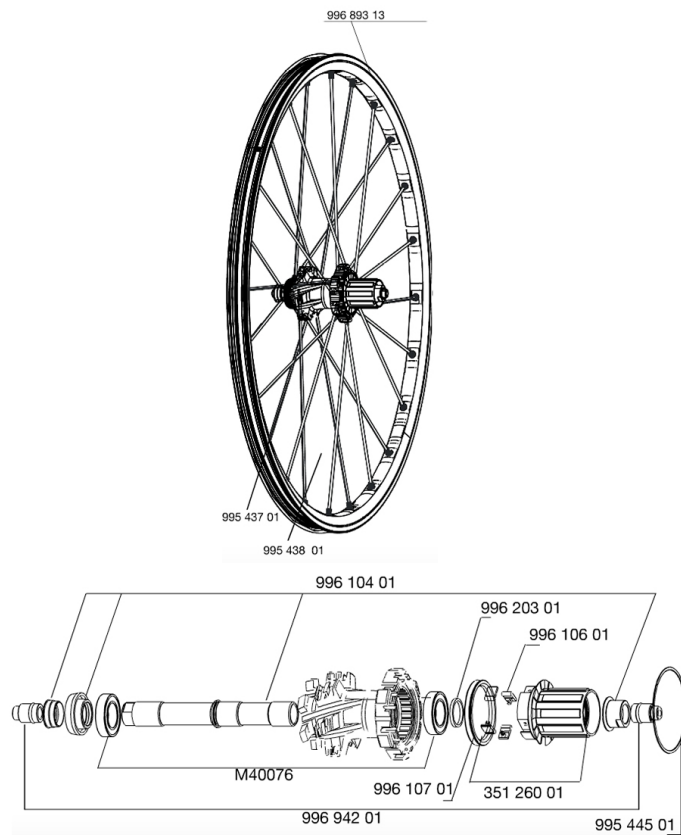

REFERENCES WHEELS

CROSSMAX SX 09 CENTER LOCK

Specifications

WHEEL WEIGHTS