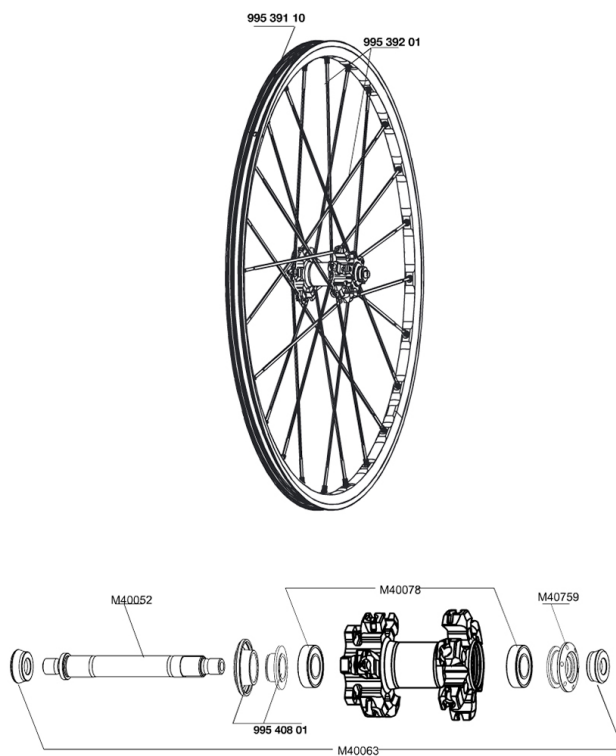

REFERENCES WHEELS

# ***CROSSMAX SL DISC 07***

### **WHEEL WEIGHTS**