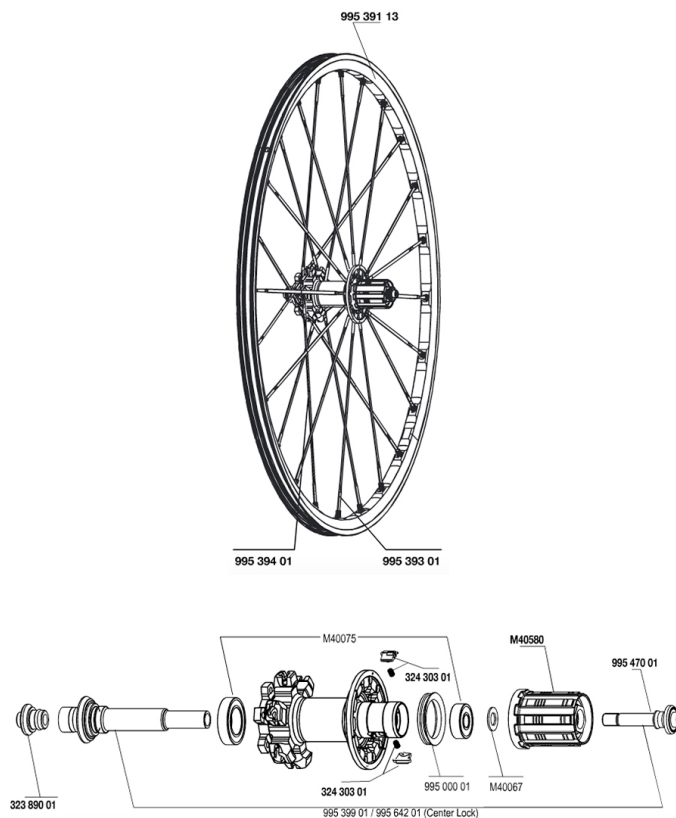

REFERENCES WHEELS

CROSSMAX SL DISC 07

Specifications

WHEEL WEIGHTS