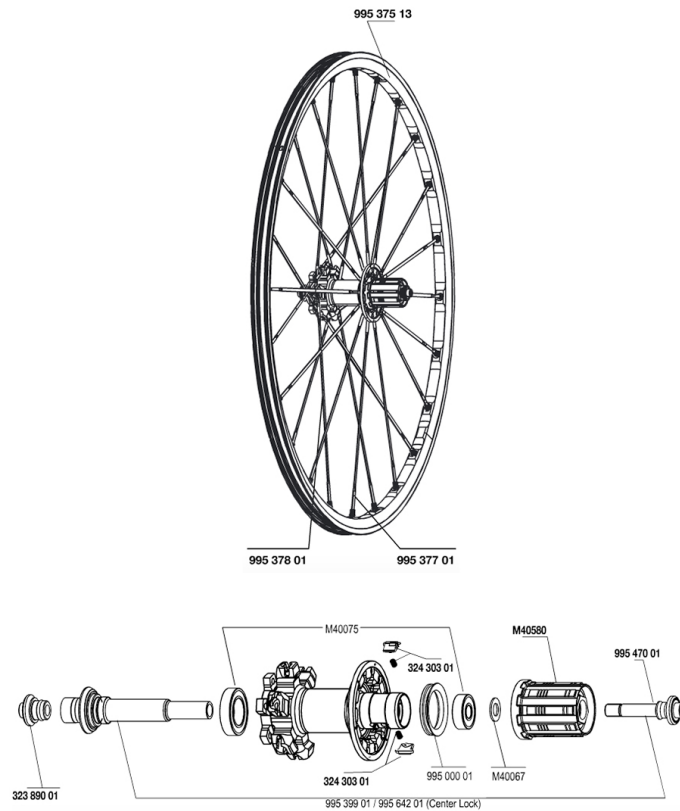

REFERENCES WHEELS

CROSSMAX SLR DISC

Specifications

WHEEL WEIGHTS