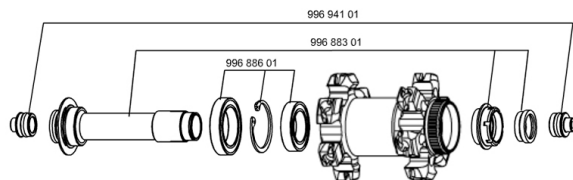

REFERENCES WHEELS

CROSSMAX SLR DISC 09 CENTER LOCK

Specifications

WHEEL WEIGHTS