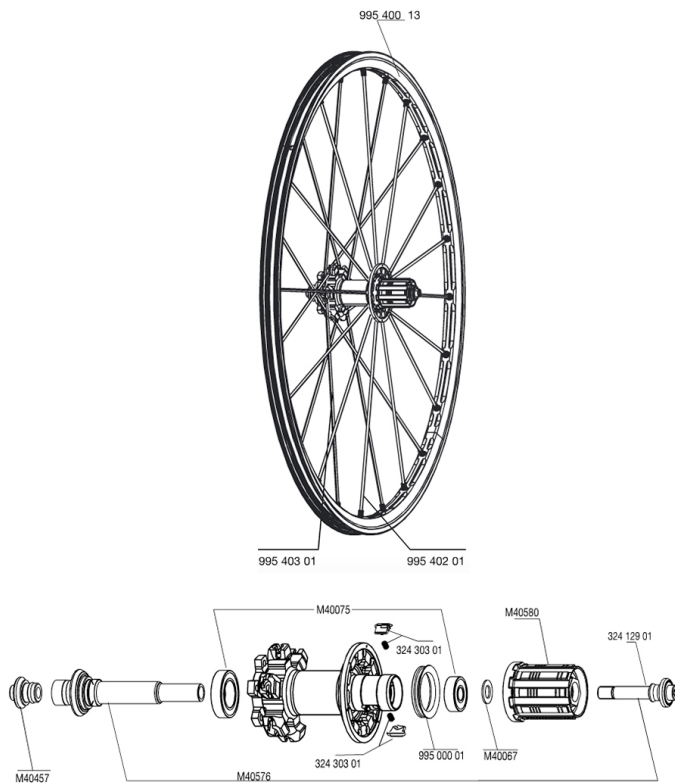

REFERENCES WHEELS

CROSSMAX ST DISC 20 MM

Specifications

WHEEL WEIGHTS