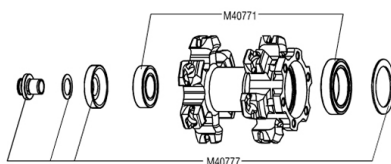

REFERENCES WHEELS

CROSSMAX ST DISC LEFTY

Specifications

WHEEL WEIGHTS