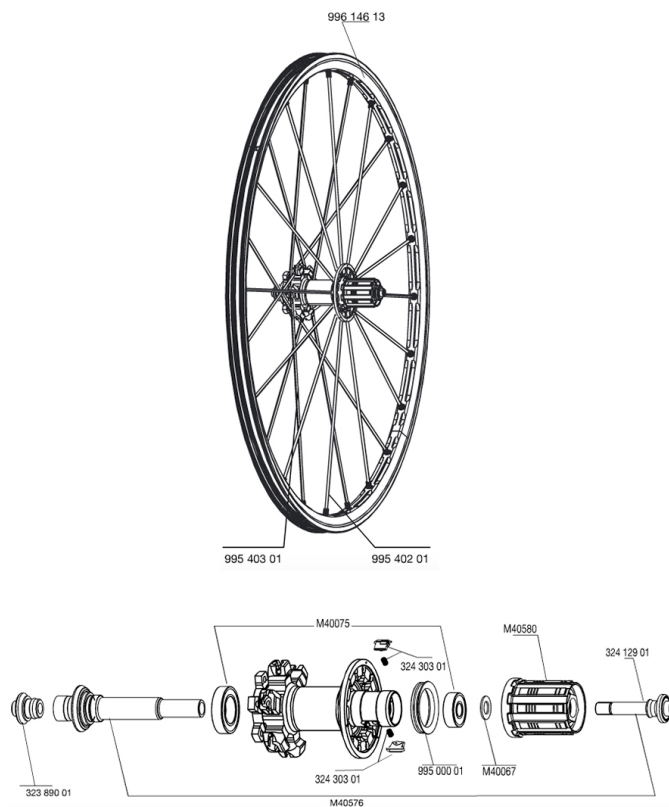

REFERENCES WHEELS

CROSSMAX ST DISC LEFTY

Specifications

WHEEL WEIGHTS