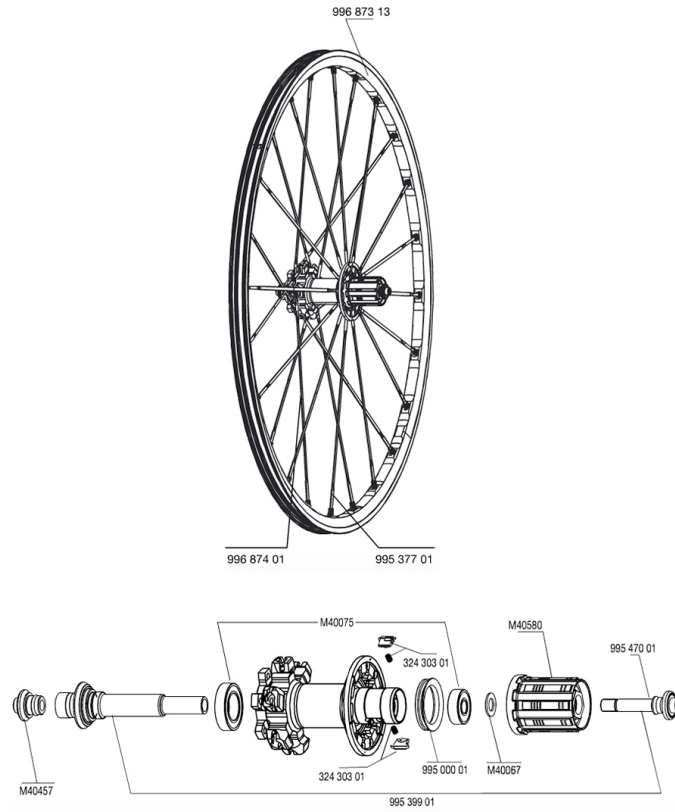

REFERENCES WHEELS

MAVIC *Crossmax SLR Disc*

Specifications

WHEEL WEIGHTS