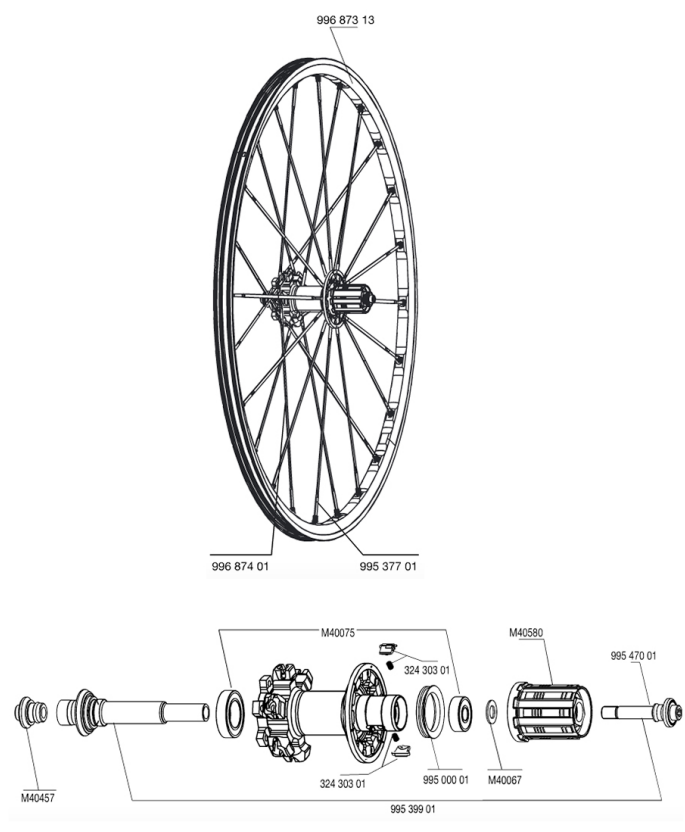

REFERENCES WHEELS

Crossmax SLR Disc Lefty

Specifications

WHEEL WEIGHTS